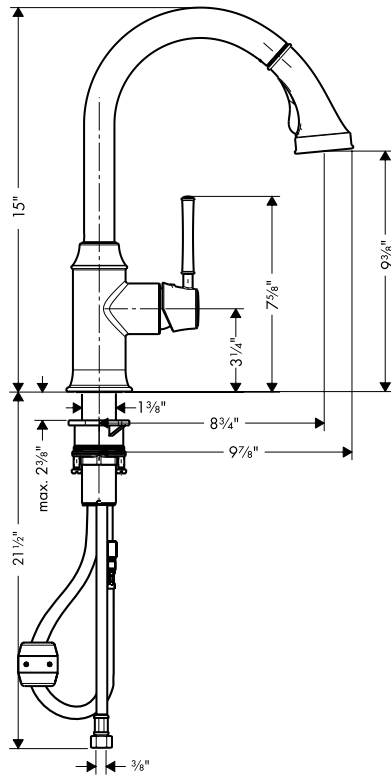

Product Features

- Single control operation
- Solid brass
- Ergonomic pull-down with full and needle sprays
- Magnetic sprayhead docking
- Spout swivels 150°
- 1.5 gpm

Available Finishes

Chrome	04215001
Steel Optik	04215801
Rubbed Bronzie	04215921

The measurements shown are for reference only.

Products and specifications shown are subject to change without notice.

Specification sheet revised 4/2010