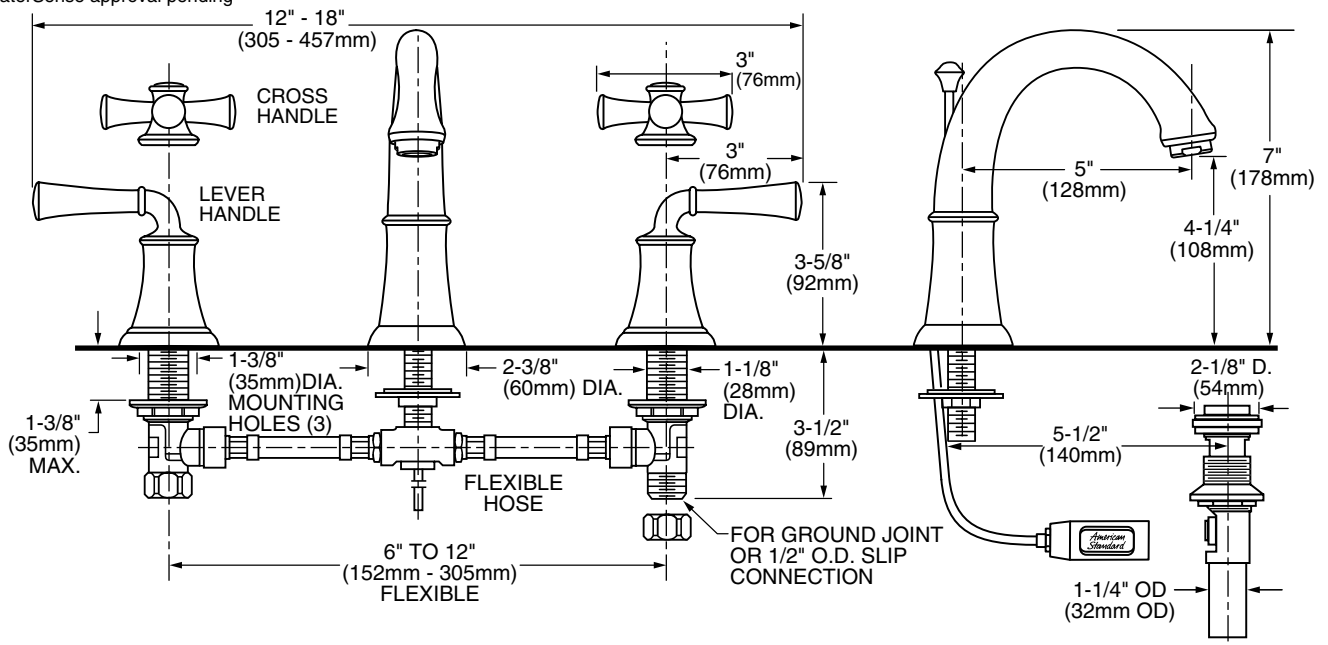

7420.801 Shown

*WaterSense approval pending

MODEL NUMBER:

7420.801 Portsmouth Widespread

Metal Speed Connect® Pop-up drain.
Metal Lever handles.

7420.821 Portsmouth Widespread

Metal Speed Connect Pop-up drain.
Metal Cross handles.

GENERAL DESCRIPTION:

Cast brass valve bodies with flexible hose connections for 6" to 12" (152mm to 305mm) installations. 1/4 turn washerless ceramic disc valve cartridges. Choice of metal lever or metal cross handles. Cast brass spout. One-half inch male inlet shanks with brass coupling nuts. 20" (500mm) long flexible stainless steel drain cable is pre-assembled to spout. Metal Speed Connect® drain body with 1-1/4 inch (32mm) tail piece. 1.5 gpm/5.7L/min. maximum flow rate.

Exclusive Speed Connect Metal Drain:

- Fewer parts. Installs in less time.
- No adjustments required - seals the first time, every time.
- Flexible stainless steel cable - installs effortlessly in tight spaces.

Choice of Finishes: Wide range of durable finishes.

SUGGESTED SPECIFICATION:

Two handle widespread lavatory faucet shall feature cast brass valve bodies with flexible hose connections for 6" to 12" installations. Shall also feature 1/4 turn washerless ceramic disc valve cartridges. Shall also feature a metal drain body with stainless steel cable actuation. Fitting shall be American Standard Model # 7420.____.