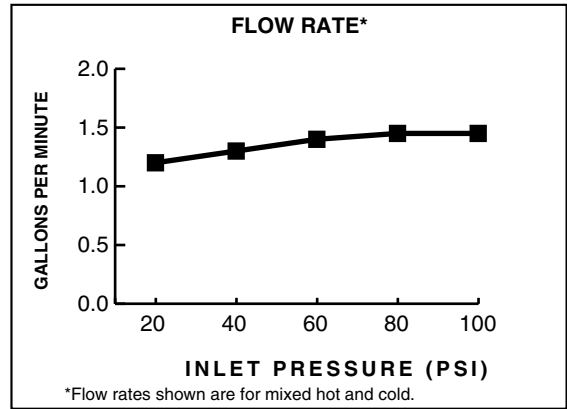

CODES AND STANDARDS

These products meet or exceed the following codes and standards:

- **ASME A112.18.1**
- **CSA B 125.1**
- **NSF 61/Section 9 and Annex G**

	Product Number	Description	Finish Options			
			Polished Chrome	PVD Blackened Bronze	Oil Rubbed Bronze	PVD Satin Nickel
			002	068	224	295
	7420.801	Portsmouth Widespread with Metal Speed Connect® Pop-up drain. Metal Lever handles.				
	7420.821	Portsmouth Widespread with Metal Speed Connect Pop-up drain. Metal Cross handles.				

Meets the American Disabilities Act Guidelines and **ANSI A117.1** Requirements for the physically challenged.