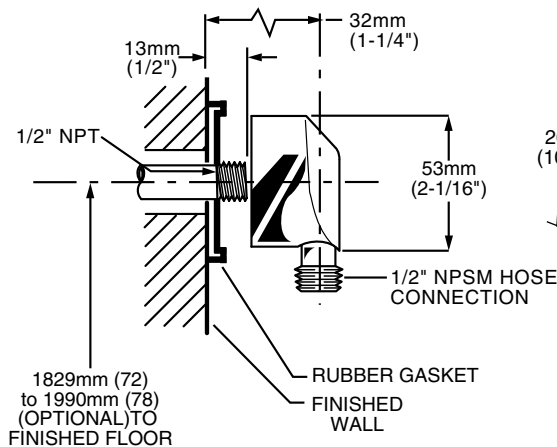

MODEL NUMBER:

☐ **1662.843 FloWise Square Shower System Kit**

Includes:

- FloWise Square 3-function Hand Shower
- Hose
- Wall Supply
- Standard Slide Bar

GENERAL DESCRIPTION:

Complete shower system kit includes: a wall supply with 1/2" NPT female inlet, 1/2" NPSM male outlet; a 59" (1500mm) shower hose; a FloWise water saving hand shower; and a 25" standard slide bar. Hand shower adjusts from an Ultra Water Saving Turbine Spray at 1.5gpm to a Combination spray at 2.0gpm to a Full spray at 2.0gpm. Hand shower uses 40% less water when in Ultra Water Saving mode and 20% when in Combination or Full spray modes. Hand Shower rated at 2.0gpm/7.6L/min. maximum flow rate. Auto Return feature always returns hand shower to 1.5gpm Ultra Water Saving mode when water is turned off. Hand shower always starts in Ultra Water Saving mode. Adjustable shower holder can be set at any height or position along the bar and angle up to 45°.

SLIDE BAR

Simple Height Adjustment: Allows positioning of the personal shower anywhere along the bar.

SELECTION OF FINISHES

Available Finishes: Wide range of durable finishes.

SUGGESTED SPECIFICATION:

Shower system shall feature a wall supply with 1/2" NPT female inlets, 1/2" NPSM male outlet, 59" hose, water saving hand shower and a 25" standard slide bar. Hand shower shall save up to 40% in water usage. Hand shower shall always start at 1.5gpm/5.7L/min. and have multiple functions for user's personal selection. Fitting shall be American Standard Model # 1662.843._____.

CODES AND STANDARDS

Install as required to comply with local code requirements.

ASME A112.18.1
CSA 125

| Product Number | Description | Finish Options | | |
|----------------|---|-----------------|----------------------|------------------|
| | | Polished Chrome | PVD Blackened Bronze | PVD Satin Nickel |
| | | 002 | 068 | 295 |
| 1662.843 | FloWise Square Shower System Kit. Contains FloWise Square 3-function hand shower, hose, wall supply and standard slide bar. | | | |