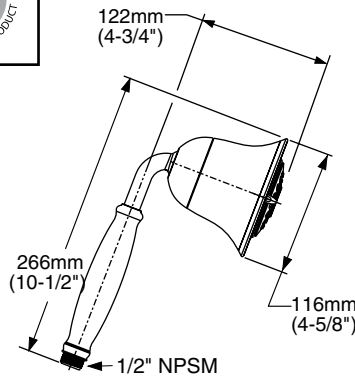

MODEL NUMBER:

☐ **1662.843 FloWise Square Shower System Kit**

Includes:

- FloWise Square 3-function Hand Shower
- Hose
- Wall Supply
- Standard Slide Bar

GENERAL DESCRIPTION:

Complete shower system kit includes: a wall supply with 1/2" NPT female inlet, 1/2" NPSM male outlet; a 59" (1500mm) shower hose; a FloWise water saving hand shower; and a 25" standard slide bar. Hand shower adjusts from an Ultra Water Saving Turbine Spray at 1.5gpm to a Combination spray at 2.0gpm to a Full spray at 2.0gpm. Hand shower uses 40% less water when in Ultra Water Saving mode and 20% when in Combination or Full spray modes. Hand Shower rated at 2.0gpm/7.6L/min. maximum flow rate. Auto Return feature always returns hand shower to 1.5gpm Ultra Water Saving mode when water is turned off. Hand shower always starts in Ultra Water Saving mode. Adjustable shower holder can be set at any height or position along the bar and angle up to 45°.

PRODUCT FEATURES:

HAND SHOWER

Water Saving: Saves up to 40% in water usage.

Auto Return: Hand shower always starts in ultra water savings mode for maximum water savings of 40%.

Variety of Spray Patterns: Allows the user to select the type of spray best suited to their needs.

SLIDE BAR

Simple Height Adjustment: Allows positioning of the personal shower anywhere along the bar.

SELECTION OF FINISHES

Available Finishes: Wide range of durable finishes.

SUGGESTED SPECIFICATION:

Shower system shall feature a wall supply with 1/2" NPT female inlets, 1/2" NPSM male outlet, 59" hose, water saving hand shower and a 25" standard slide bar. Hand shower shall save up to 40% in water usage. Hand shower shall always start at 1.5gpm/5.7L/min. and have multiple functions for user's personal selection. Fitting shall be American Standard Model # 1662.843._____.