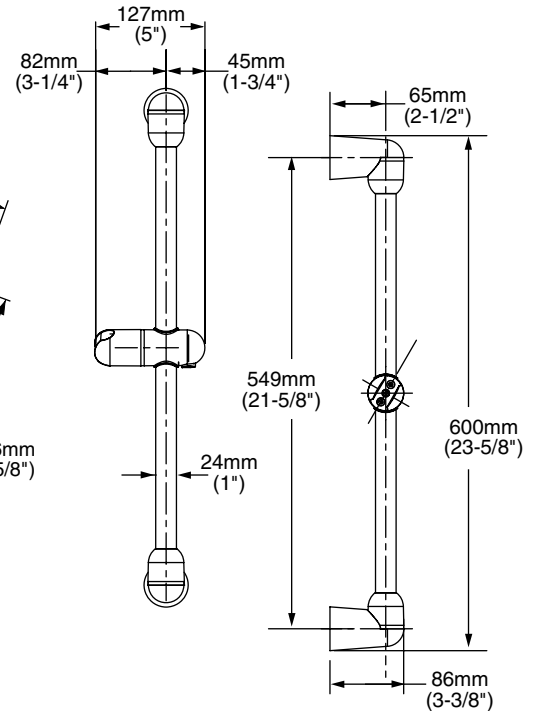

MODEL NUMBER:

☐ **1662.843 FloWise Square Shower System Kit**

Includes:

- FloWise Square 3-function Hand Shower
- Hose
- Wall Supply
- Standard Slide Bar

GENERAL DESCRIPTION:

Complete shower system kit includes: a wall supply with 1/2" NPT female inlet, 1/2" NPSM male outlet; a 59" (1500mm) shower hose; a FloWise water saving hand shower; and a 25" standard slide bar. Hand shower adjusts from an Ultra Water Saving Turbine Spray at 1.5gpm to a Combination spray at 2.0gpm to a Full spray at 2.0gpm. Hand shower uses 40% less water when in Ultra Water Saving mode and 20% when in Combination or Full spray modes. Hand Shower rated at 2.0gpm/7.6L/min. maximum flow rate. Auto Return feature always returns hand shower to 1.5gpm Ultra Water Saving mode when water is turned off. Hand shower always starts in Ultra Water Saving mode. Adjustable shower holder can be set at any height or position along the bar and angle up to 45°.

SLIDE BAR

Simple Height Adjustment: Allows positioning of the personal shower anywhere along the bar.

SELECTION OF FINISHES

Available Finishes: Wide range of durable finishes.

SUGGESTED SPECIFICATION:

Shower system shall feature a wall supply with 1/2" NPT female inlets, 1/2" NPSM male outlet, 59" hose, water saving hand shower and a 25" standard slide bar. Hand shower shall save up to 40% in water usage. Hand shower shall always start at 1.5gpm/5.7L/min. and have multiple functions for user's personal selection. Fitting shall be American Standard Model # 1662.843._____.

CODES AND STANDARDS

Install as required to comply with local code requirements.

ASME A112.18.1
CSA 125

| Product Number | Description | Finish Options | | |
|----------------|---|-----------------|----------------------|------------------|
| | | Polished Chrome | PVD Blackened Bronze | PVD Satin Nickel |
| | | 002 | 068 | 295 |
| 1662.843 | FloWise Square Shower System Kit. Contains FloWise Square 3-function hand shower, hose, wall supply and standard slide bar. | | | |