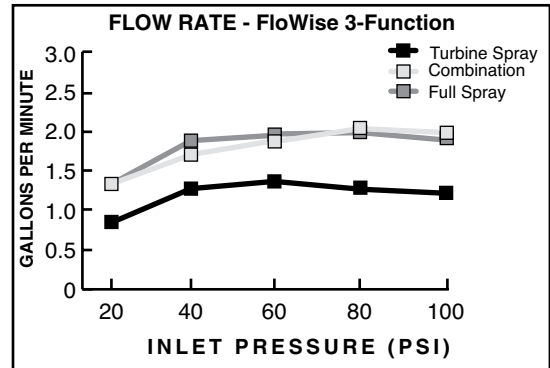

CODES AND STANDARDS

Install as required to comply with local code requirements.

ASME A112.18.1
CSA 125

Product Number	Description	Finish Options		
		Polished Chrome	PVD Blackened Bronze	PVD Satin Nickel
		002	068	295
1662.843	FloWise Square Shower System Kit. Contains FloWise Square 3-function hand shower, hose, wall supply and standard slide bar.