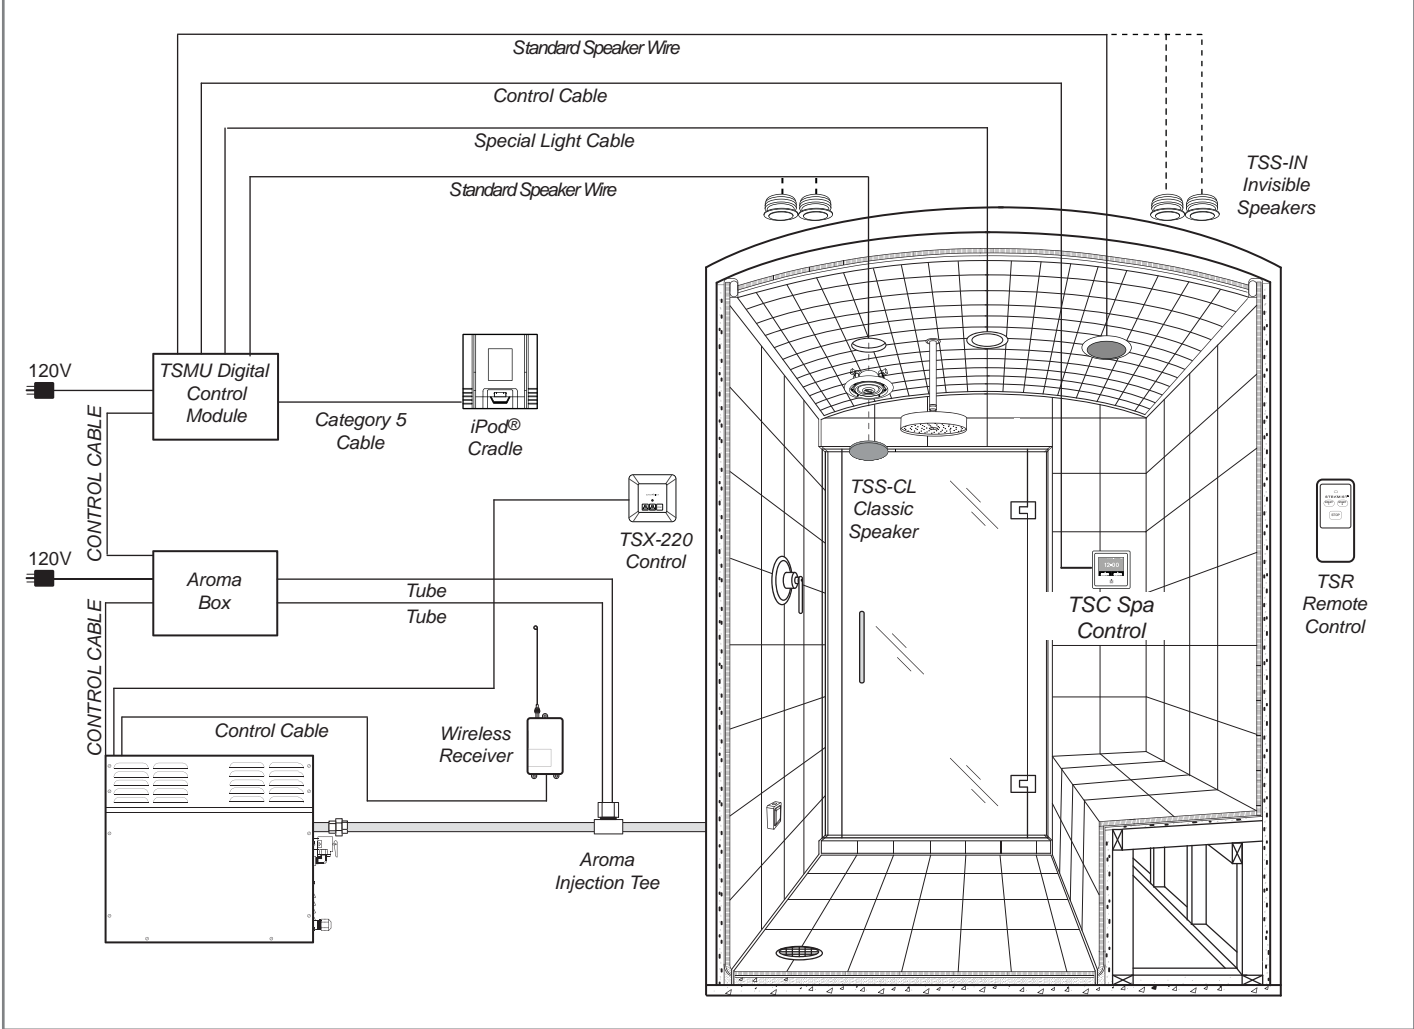

Package Includes:

(1) TSMU Digital Control Module

(1) iPod® Cradle w/ 25ft cable

(1) 25' control cable

Installation Notes

Digital Control Module Mounting Holes: 10" apart and level

Rough-in Notes

TSC Digital Control Module requires 120 volt outlet

iPod® Cradle requires a single gang electrical mounting box

Dimensions

TSC Digital Control Module

iPod® Cradle

Wiring Layout

Model: TSMU

iPod is a trademark of Apple Inc.