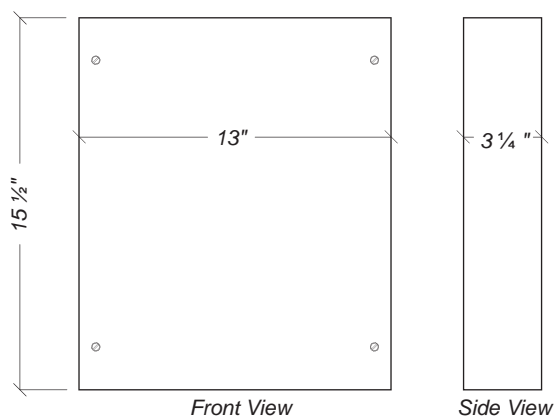

Dimensions

TSC Digital Control Module