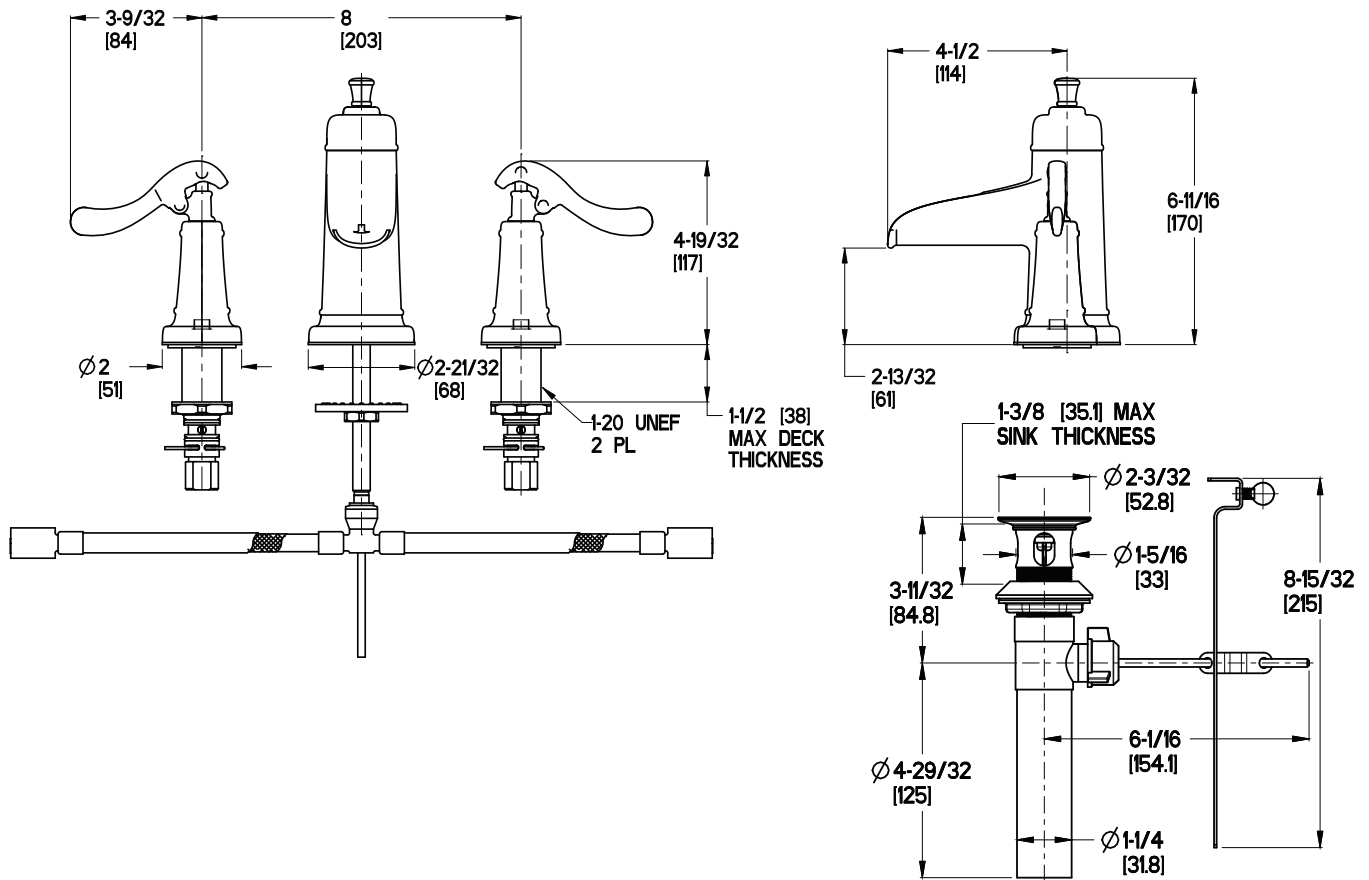

- GT49-YP1C Finish(CC)
- GT49-YP1K Finish(KK)
- GT49-YP1U Finish(UU)
- GT49-YP1Y Finish(Y)

- Two-Handle
- 3-Hole Installation
- Pforever Seal

Specifications

Features

- 1.5 GPM Flow Rate
- MatchMakers® Accessories Available
- Complete Collection with Coordinating Roman Tub and Tub & Shower Options
- Solid Cast Brass Body and Spout
- Metal Lever Handles
- Includes Metal Supply Nuts
- 8"-15" Variable Installation
- 3-Hole Installation
- Metal Pop-Up
- Pforever Seal Ceramic Disc Valve
- Pforever Warranty®

Code Compliance

Pfister products are designed and manufactured in compliance with the following standards and codes:

- IAPMO Certified
- CSA B125 Certified
- ASME A112.18.1
- NSF 61/9 Annex G (Low lead)
- Cal Green Compliant
- EPA WaterSense Certification 1.5 gpm, 5.7L/Min
- ADA Compliant-ANSI A117.1 (Lever handles only)

Dimensions

Metal Pop-Up

Ø1 Min to Ø1-1/2 Max. Deck Hole Openings