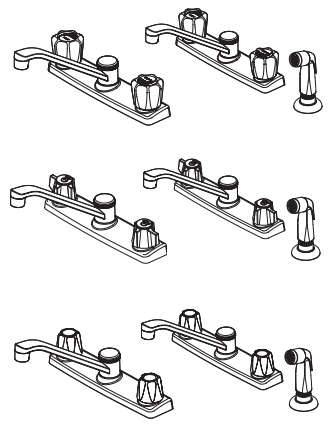

## Pfirst Series™ Kitchen Faucet

- |   |   |
|---|---|
| G135-1000 Finish(PC) <input type="checkbox"/> | G135-2000 Finish(PC) <input type="checkbox"/> |
| G135-100S Finish(SS) <input type="checkbox"/> | G135-4000 Finish(PC) <input type="checkbox"/> |
| G135-1100 Finish(PC) <input type="checkbox"/> | G135-4100 Finish(PC) <input type="checkbox"/> |
|   | G135-5000 Finish(PC) <input type="checkbox"/> |

### Features

- Acrylic Windsor® Handles (1100 & 4100 Only)
- Blade Handles (2000 & 5000 Only)
- Includes Metal Supply Nuts
- 3-Hole Installation (100\*, 1100, & 2000 Only)
- 4-Hole Installation (4000, 4100, & 5000 Only)
- White Side Spray (4000, 4100, & 5000 Only)
- Washerless Valves
- Pforever Warranty®

## Dimensions