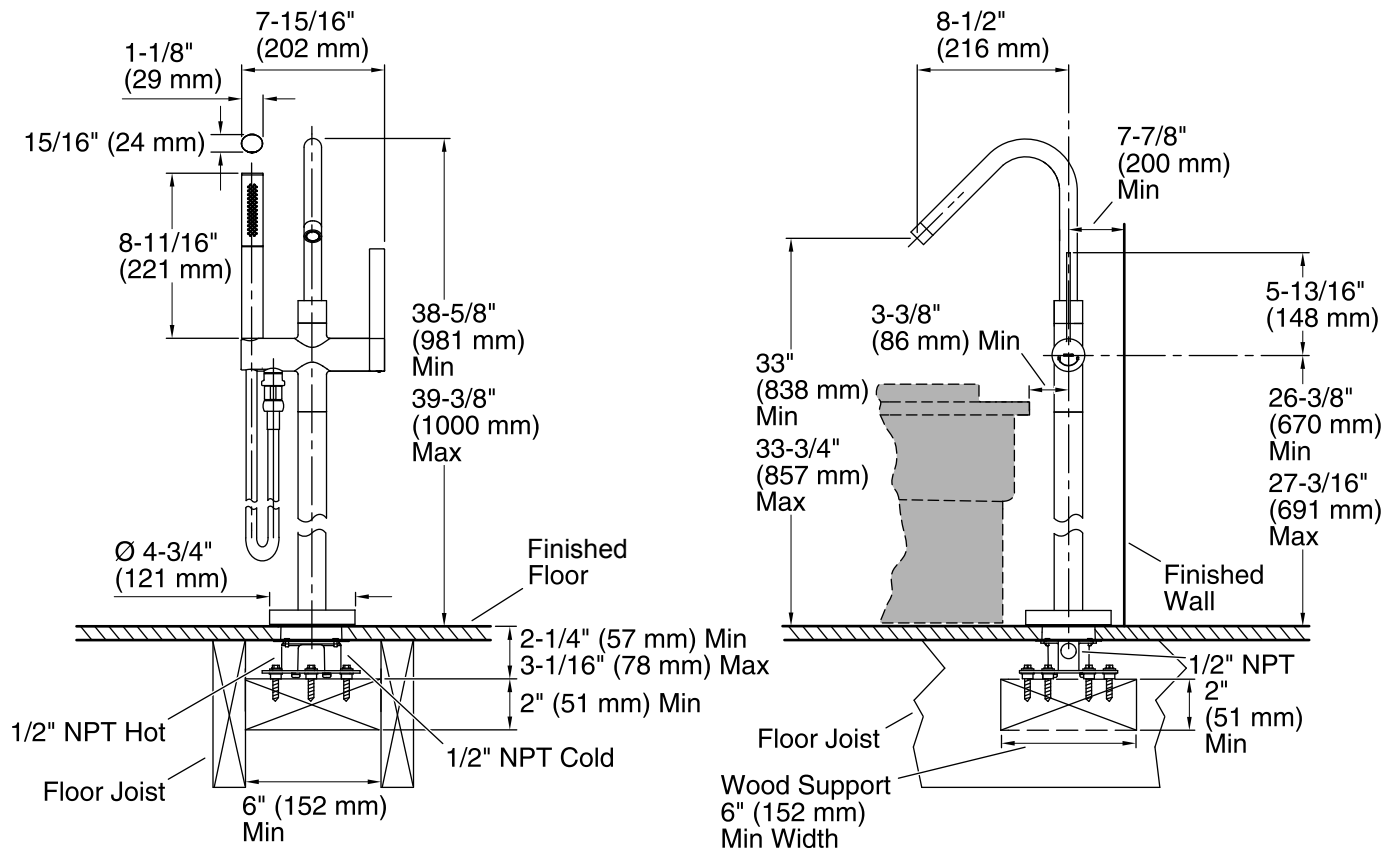

Features

- Single control actuation.
- Part of the Stillness® collection.
- Includes the K-10257 Shift Ellipse handshower and 60" hose.

Required Accessories

K-97339 Multiproduct Mounting-block

Codes/Standards

Color	Code	Description
-------	------	-------------

	CP	Polished Chrome
--	----	-----------------

Technical Information

All product dimensions are nominal.

Spout reach: 8-1/2" (216 mm)

Faucet:

Flow rate: 6 gal/min (22.7 l/min)

Pressure: 45 psi (3.1 bar)

Handshower:

Rated maximum flow: 2 gal/min (7.6 l/min)

Pressure: 80 psi (5.5 bar)

Notes

Install this product according to the installation guide.

Adequate floor support is required. The wood support must be a minimum of 2" (51 mm) thick by 6" (152 mm) wide. 2x6 lumber is NOT adequate for this application.

Concrete can be used as the floor support.

Requires 3/16" masonry drill bit and six 1/4" x 1-3/4" concrete screws, not included.