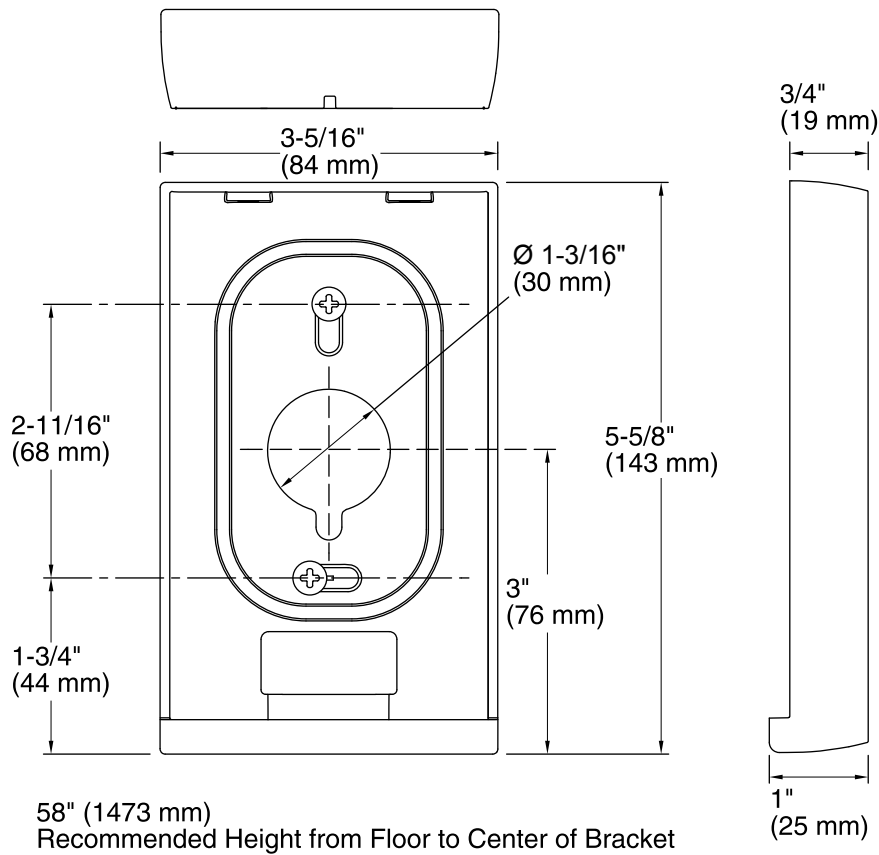

Features

- For surface mounting DTV+ Digital Interface.
- Available in range of finishes to coordinate with other shower fittings and bathroom aesthetics.

Material

- All metal construction.

Installation

- Surface mount installation on finished wall surface.

Required Accessories

K-99693 Digital Interface

Loose component/s: UI removal tool.

Codes/Standards

None Applicable

See website for detailed warranty information.

Available Color/Finishes

Color tiles intended for reference only.

Color	Code	Description
	BL	Matte Black
	BN	Vibrant® Brushed Nickel
	CP	Polished Chrome
	SN	Vibrant® Polished Nickel

Technical Information

All product dimensions are nominal.

Notes

Install this product according to the installation guide.