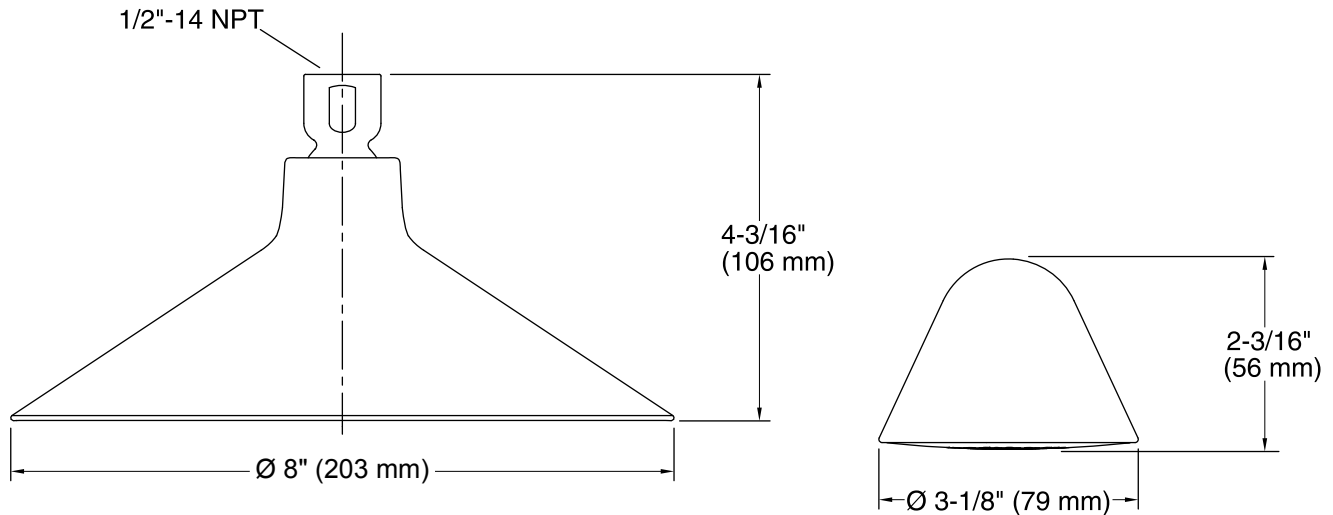

Technical Information

All product dimensions are nominal.

Showerhead:

Rated maximum flow: 2.5 gal/min (9.5 l/min)

Notes

Install this product according to the installation guide.

Observe all local plumbing and building codes.