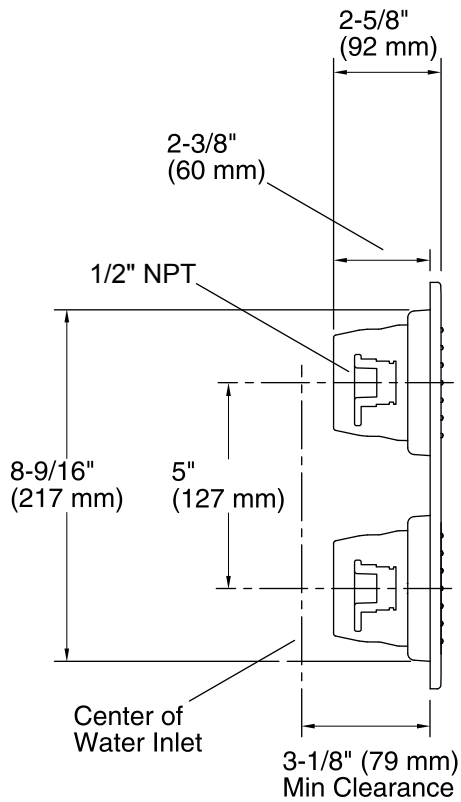

### Features

- Panel utilizes an integrated system of four 22-nozzle, fully adjustable sprayheads for stimulating hydrotherapy.
- Low-profile design complements any decor.
- MasterClean™ sprayface is easy to clean.
- 0.6 gpm (gallons per minute) maximum flow rate from each sprayhead for a maximum combined flow of 2.4 gpm (gallons per minute)
- 1/2-inch NPT connections.

**Technical Information**

All product dimensions are nominal.

**Showerhead:**

Rated maximum flow: 2.5 gal/min (9.5 l/min)

Pressure: 80 psi (5.5 bar)

**Notes**

Install this product according to the installation guide.