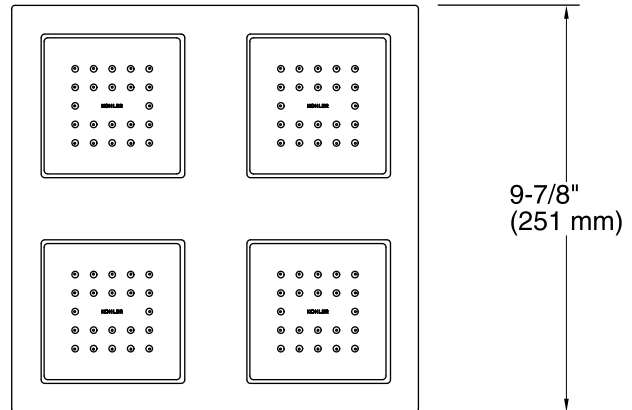

Technical Information

All product dimensions are nominal.

Showerhead:

Rated maximum flow: 2.5 gal/min (9.5 l/min)

Pressure: 80 psi (5.5 bar)

Notes

Install this product according to the installation guide.