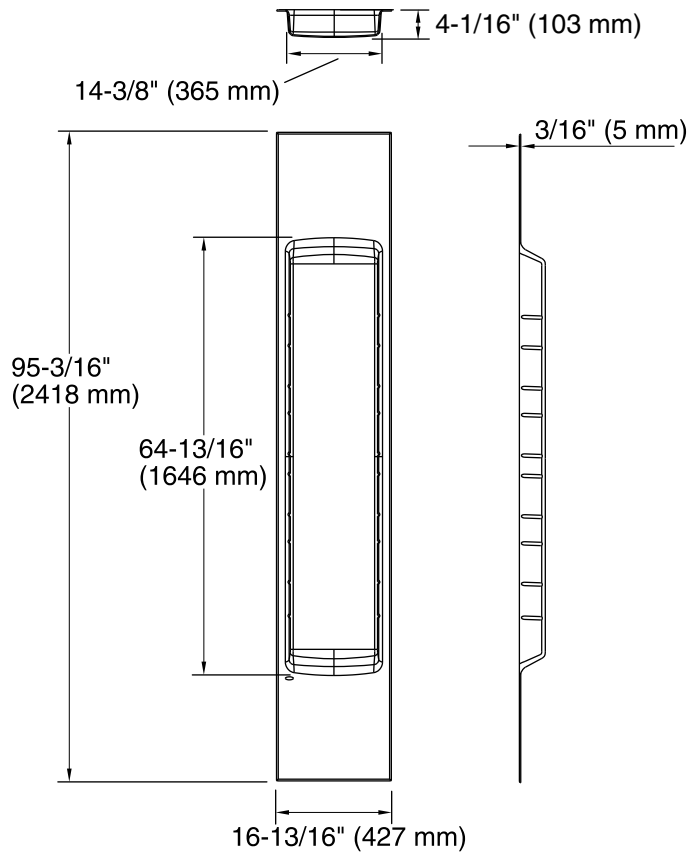

Features

- Integral foot ledge.
- Design ensures no water can collect on shelves.
- Shelves movable to customize storage.

Recommended Accessories

K-97636 96" Seam Joint

Components

Additional included component/s: Shelves (3), Integral hook, and Rubber basket.

Color	Code	Description
	0	White
	96	Biscuit
	47	Almond
	NY	Dune
	95	Ice™ Grey
	G9	Sandbar

Technical Information

All product dimensions are nominal.

Installation: Individual Wall

Weight: 17.5 lbs (7.9 kg)

Notes