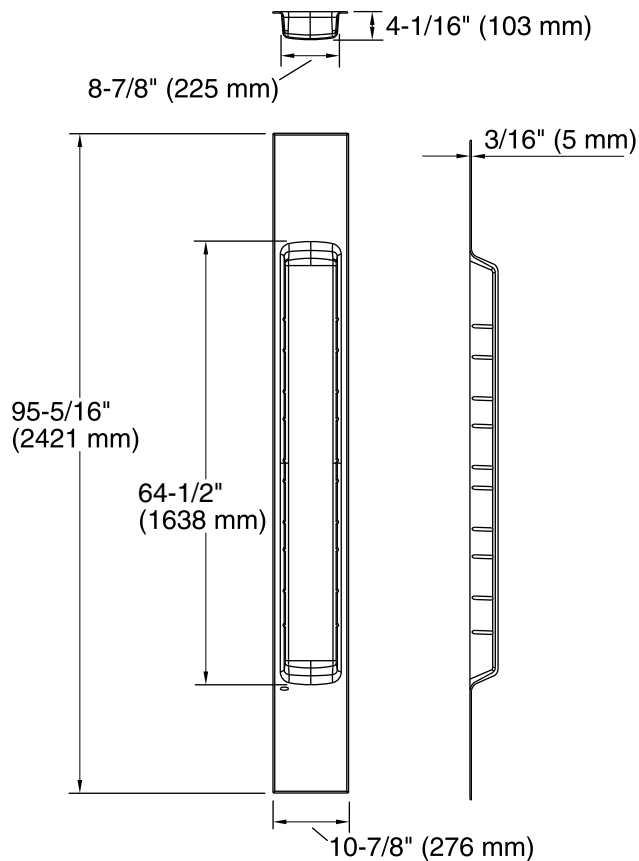

Choreograph™ 9" Shower Locker K-97630

Features

- Integral foot ledge.
- Design ensures no water can collect on shelves.
- Shelves movable to customize storage.

Recommended Accessories

K-97636 96" Seam Joint

For the most current Specification Sheet, go to www.kohler.com.

6-13-2016 06:05

THE BOLD LOOK
OF **KOHLER**®

Technical Information

All product dimensions are nominal.

Installation: Individual Wall

Weight: 11.5 lbs (5.2 kg)