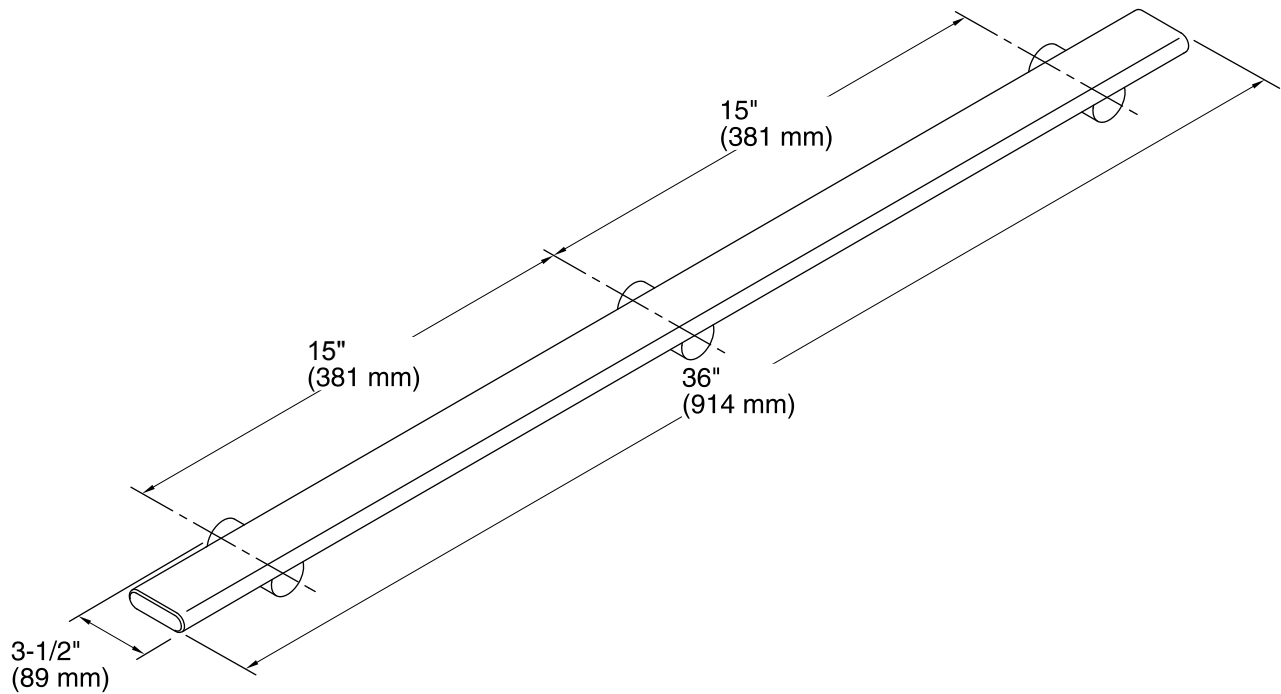

Technical Information

All product dimensions are nominal.

Notes

Install this product according to the installation guide.

Requires 2x4 backing to be installed.