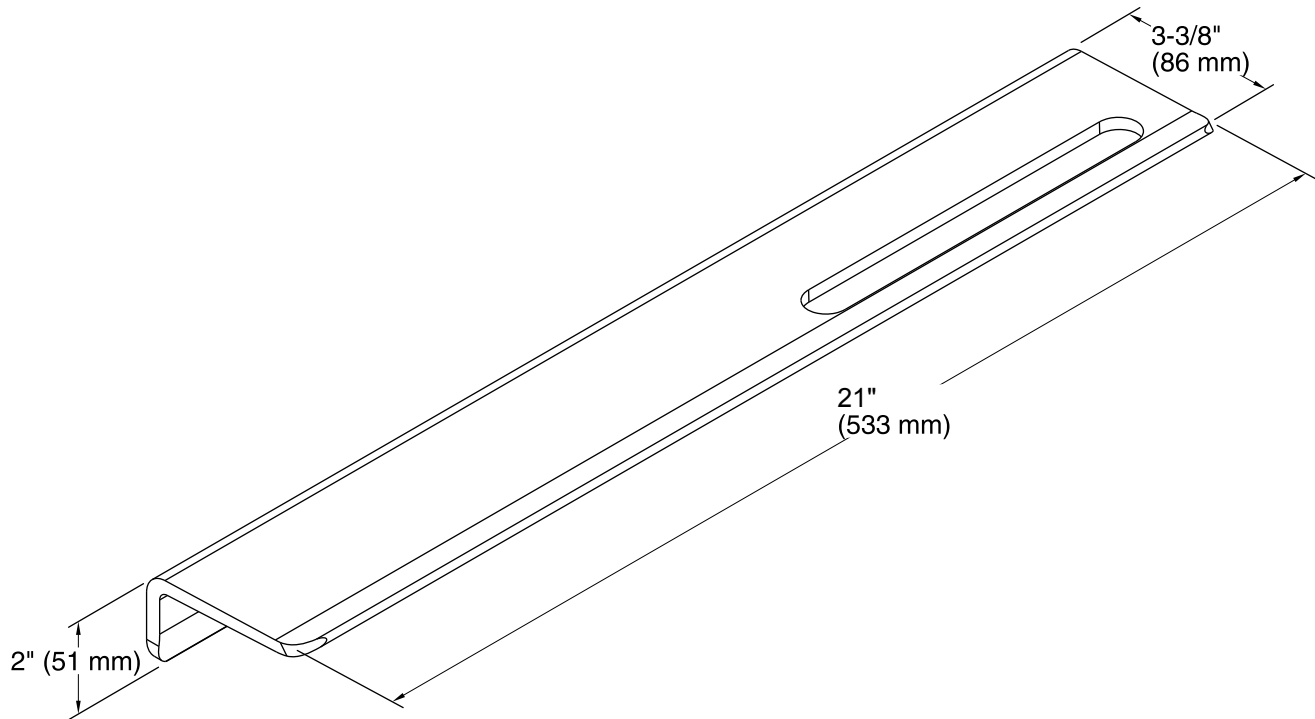

**Choreograph™**  
21" Floating Shelf  
**K-97623**

**Features**

- Designed for quick water drainage.
- Shelf easily removed from wall cleat for easy cleaning.
- Designed to be used inside and outside the shower space.

#### Technical Information

All product dimensions are nominal.