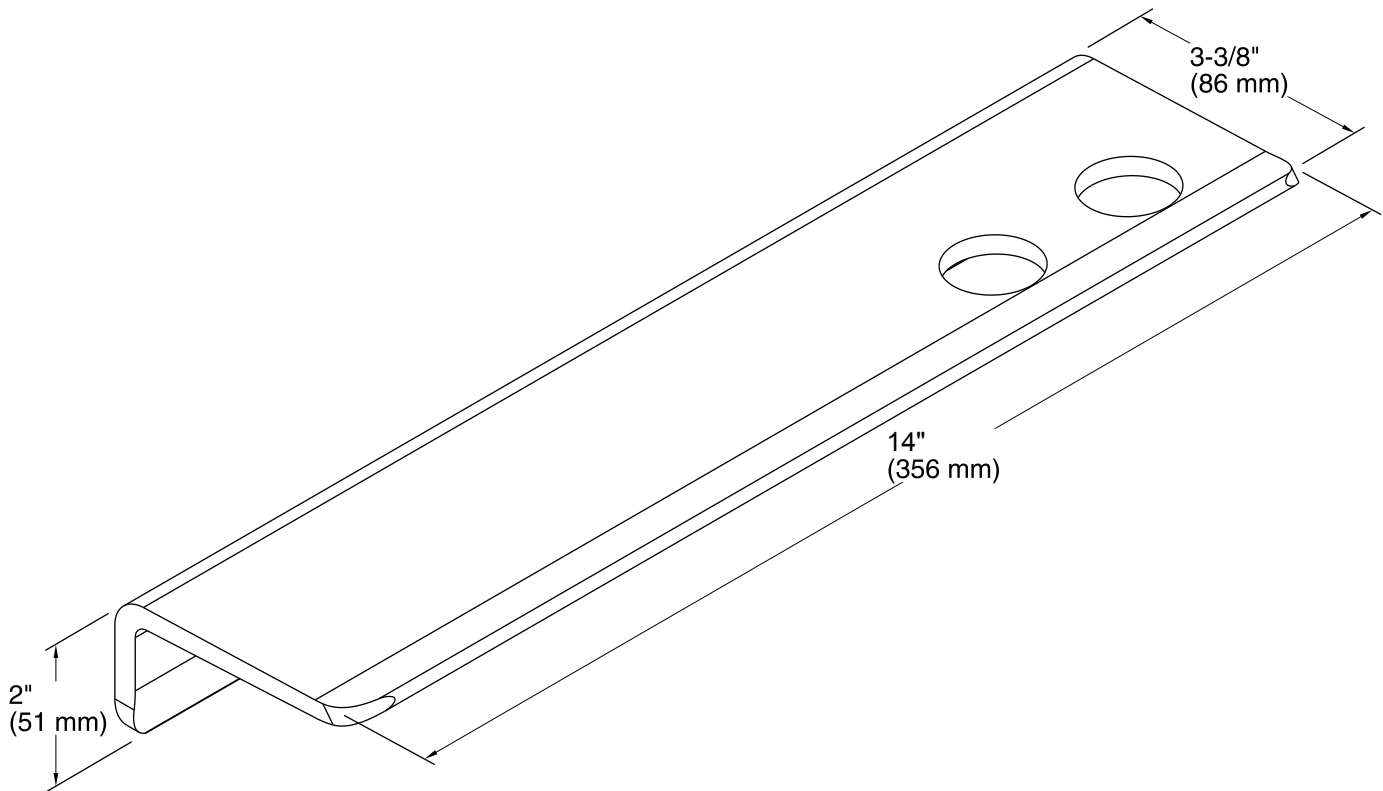

Choreograph™

14" Floating Shelf
K-97622

Features

- Designed for quick water drainage.
- Shelf easily removed from wall cleat for easy cleaning.
- Designed to be used inside and outside the shower space.

Codes/Standards

Technical Information

All product dimensions are nominal.

Notes

Install this product according to the installation guide.

Requires 2x4 backing to be installed.