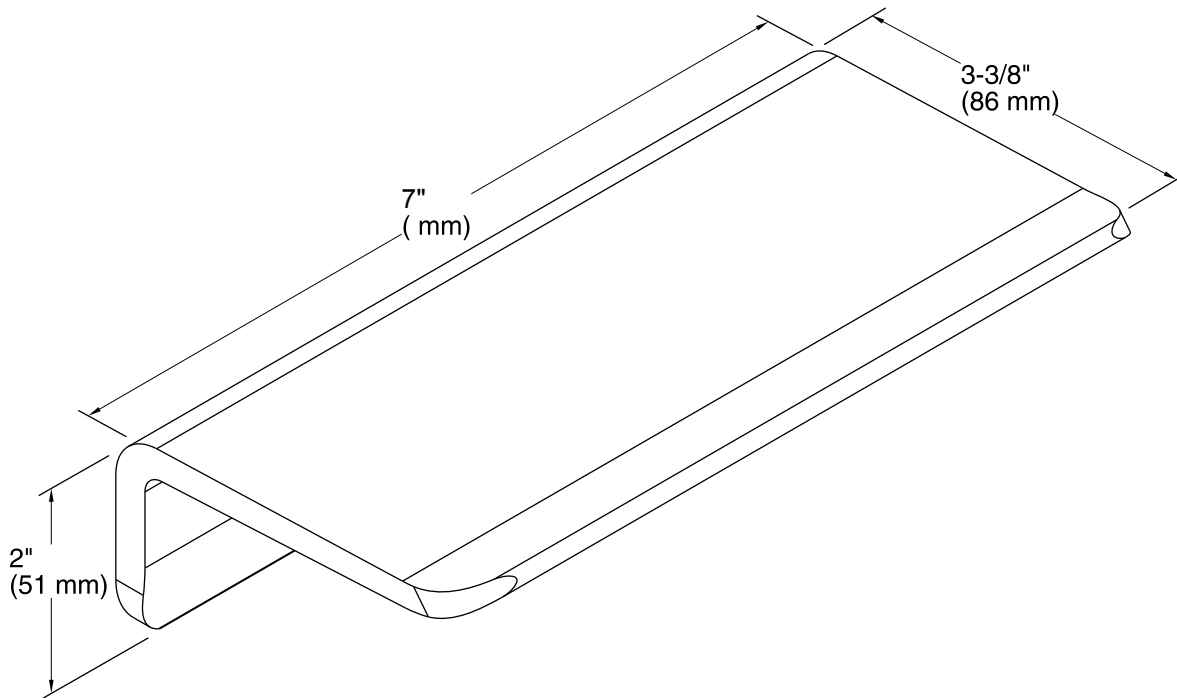

Choreograph™
7" Floating Shelf
K-97621

Features

- Designed for quick water drainage.
- Shelf easily removed from wall cleat for easy cleaning.
- Designed to be used inside and outside the shower space.

Components

Technical Information

All product dimensions are nominal.

Notes

Install this product according to the installation guide.

Requires 2x4 backing to be installed.