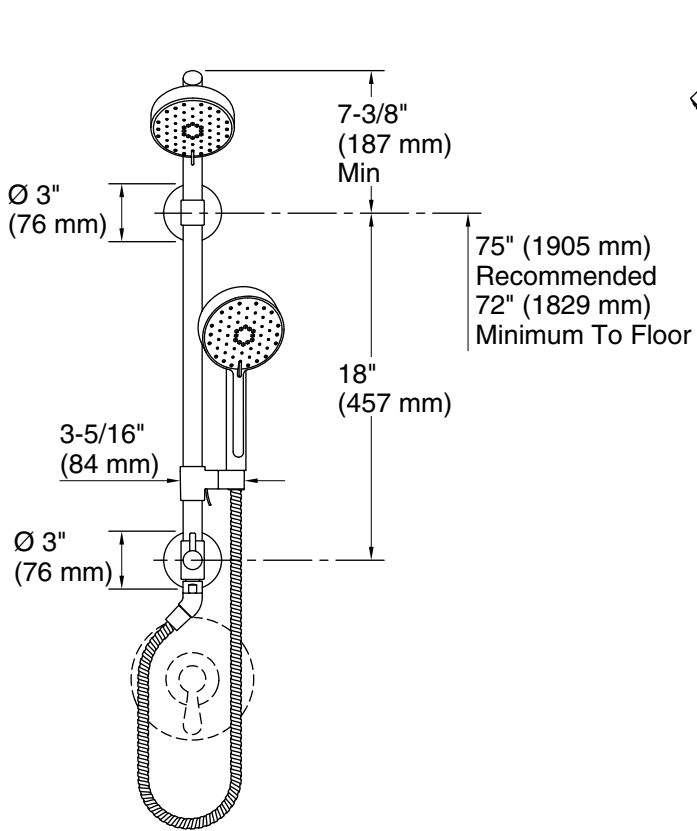

Technical Information

All product dimensions are nominal.

Drain included: No

Notes

Install this product according to the installation instructions.

IMPORTANT! The slidebar must be mounted to stud framing at both the top and bottom mounting locations. Do not use or depend on plastic wall anchors to attach the slidebar.

Plumbing codes may require that an atmospheric vacuum breaker be installed in-line to handshowers. Consult with local codes.

ADA, OBC compliant when installed to the specific requirements of these regulations.