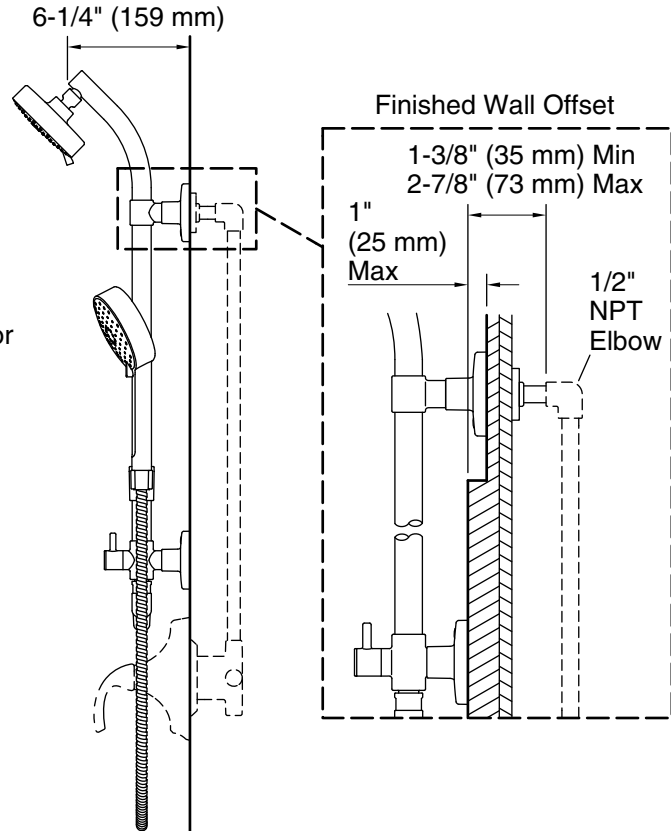

Technical Information

All product dimensions are nominal.

Drain included: No

Notes

Install this product according to the installation instructions.

IMPORTANT! The slidebar must be mounted to stud framing at both the top and bottom mounting locations. Do not use or depend on plastic wall anchors to attach the slidebar.

Plumbing codes may require that an atmospheric vacuum breaker be installed in-line to handshowers. Consult with local codes.

ADA, OBC compliant when installed to the specific requirements of these regulations.