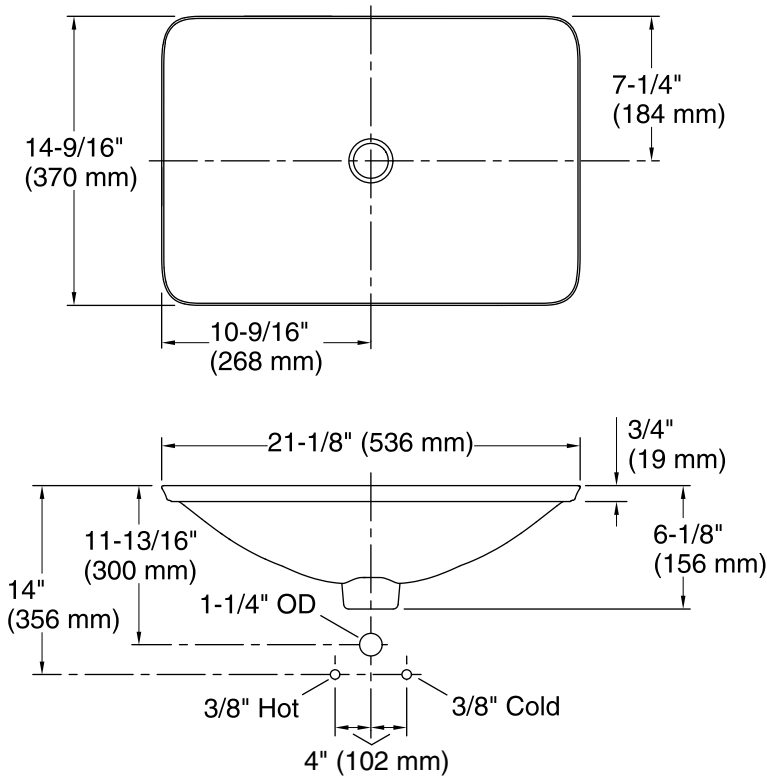

**Sartorial® Collection**  
Bathroom Sink  
**K-75749-FP1**

**Features**

- Vitreous china with decorative design.
- Wading Pool®
- 21-1/8" x 14-9/16" rectangle.
- Without overflow.

**ADA**

**Codes/Standards**

**Color Code Description**

|  |   |       |
|--|---|-------|
|  | 0 | White |
|--|---|-------|

**Standard Installation**

**Technical Information**

All product dimensions are nominal.

- Bowl configuration: Single
- Installation: Drop-In
- Bowl area (Only)
  - Length: 21-1/8" (536 mm)
  - Width: 14-9/16" (370 mm)
  - Bowl depth: 4-1/8" (105 mm)
  - Water depth: 4-1/8" (105 mm)
- Template: Drop-in, 1242828, required, included