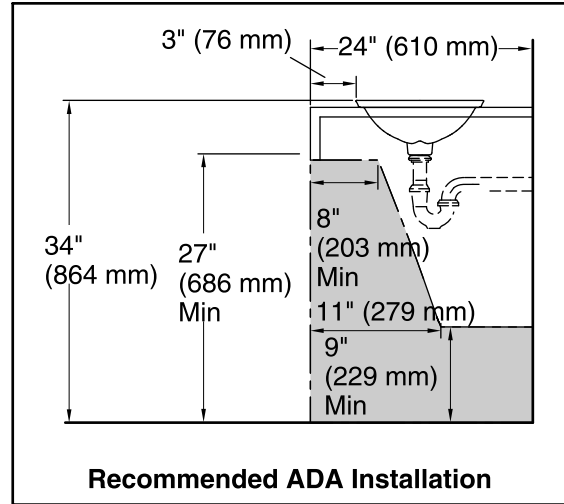

**Sartorial® Collection**  
Bathroom Sink  
**K-75749-FP1**

**Features**

- Vitreous china with decorative design.
- Wading Pool®
- 21-1/8" x 14-9/16" rectangle.
- Without overflow.

**ADA**

**Codes/Standards**

**Color Code Description**

|  |   |       |
|--|---|-------|
|  | 0 | White |
|--|---|-------|

**Standard Installation**

**Technical Information**

All product dimensions are nominal.

- Bowl configuration: Single
- Installation: Drop-In
- Bowl area (Only)
  - Length: 21-1/8" (536 mm)
  - Width: 14-9/16" (370 mm)
  - Bowl depth: 4-1/8" (105 mm)
  - Water depth: 4-1/8" (105 mm)
- Template: Drop-in, 1242828, required, included