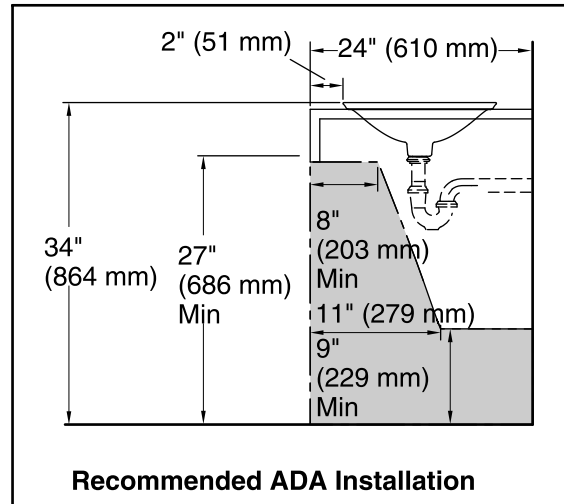

Features

- Vitreous china with decorative design.
- Wading Pool®
- 17-11/16" diameter.
- Without overflow.

ADA

Codes/Standards

ASME A112.19.2/CSA B45.1

ADA

ICC/ANSI A117.1

KOHLER® One-Year Limited Warranty

0

White

Standard Installation

Recommended ADA Installation

Technical Information

All product dimensions are nominal.

Bowl configuration: Single

Installation: Drop-In

Bowl area (Only) Diameter: 17-11/16" (449 mm)

Bowl depth: 4" (102 mm)

Water depth: 4" (102 mm)

Template: Drop-in, 1242827, required, included

Notes

Install this product according to the installation guide.