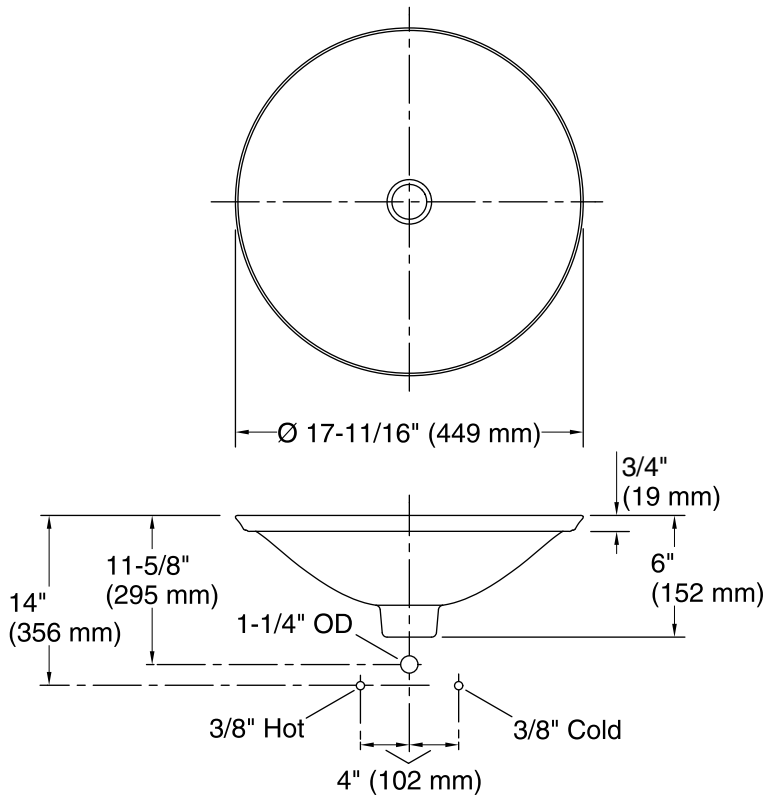

Features

- Vitreous china with decorative design.
- Wading Pool®
- 17-11/16" diameter.
- Without overflow.

ADA

Codes/Standards

ASME A112.19.2/CSA B45.1

ADA

ICC/ANSI A117.1

KOHLER® One-Year Limited Warranty

0

White

Standard Installation

Recommended ADA Installation

Technical Information

All product dimensions are nominal.

Bowl configuration: Single

Installation: Drop-In

Bowl area (Only) Diameter: 17-11/16" (449 mm)

Bowl depth: 4" (102 mm)

Water depth: 4" (102 mm)

Template: Drop-in, 1242827, required, included

Notes

Install this product according to the installation guide.