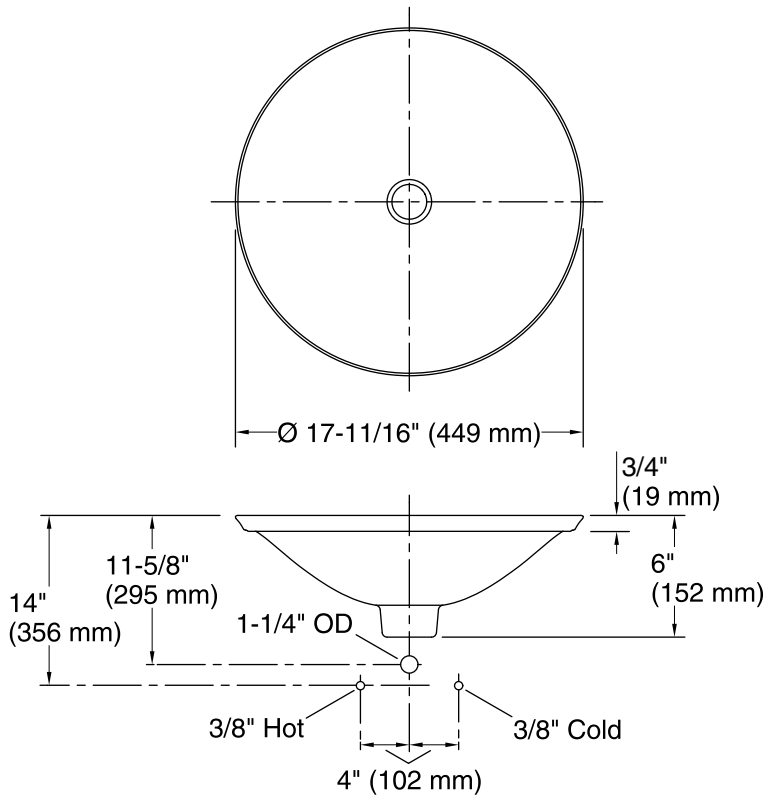

Standard Installation