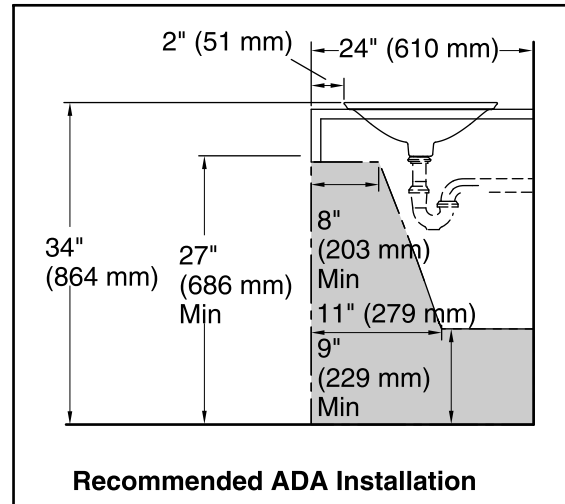

**Sartorial® Collection**  
Bathroom Sink  
**K-75748-FP1**

**Features**

- Vitreous china with decorative design.
- Wading Pool®
- 17-11/16" diameter.
- Without overflow.

**ADA**

**Codes/Standards**

ASME A112.19.2/CSA B45.1  
ADA  
ICC/ANSI A117.1

**Standard Installation**

**Recommended ADA Installation**

### Technical Information

All product dimensions are nominal.

Bowl configuration:	Single
Installation:	Drop-In
Bowl area (Only)	Diameter: 17-11/16" (449 mm)
	Bowl depth: 4" (102 mm)
	Water depth: 4" (102 mm)
Template:	Drop-in, 1242827, required, included