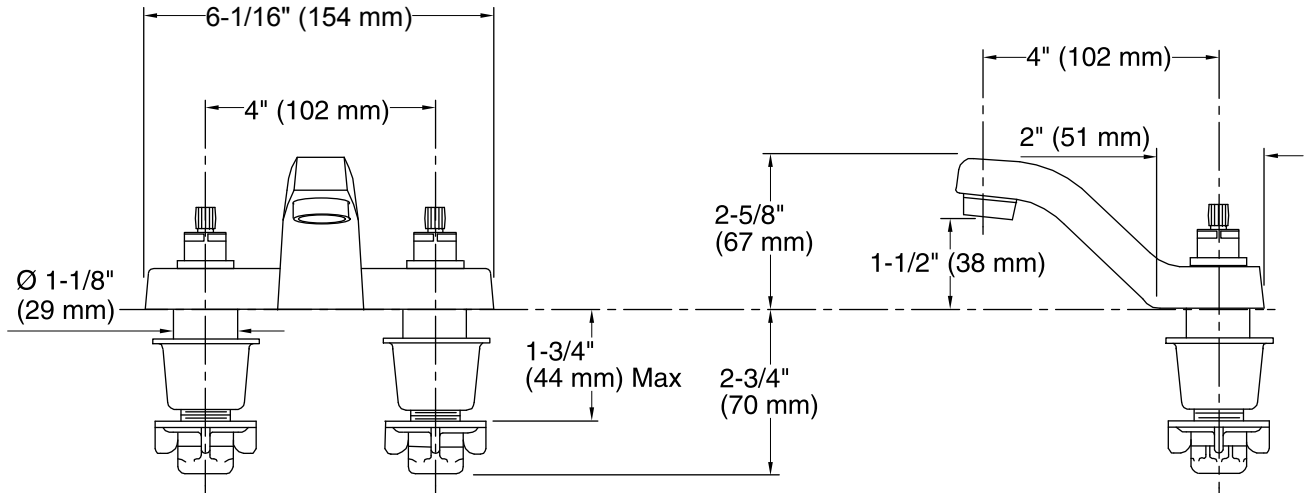

Features

- Brass construction.
- Brass valve bodies.
- Quarter-turn washerless ceramic disc valves.
- 4" (102 mm) spout reach.
- For 4" (102 mm) centers.
- Vandal-resistant aerator.
- Variety of handle style options.
- 1.5 gal/min (5.7 l/min) maximum flow rate [max at 60 psi (4.14 bar)].
- Less drain.

 CP Polished Chrome

Technical Information

All product dimensions are nominal.

Spout:

Spout reach: 4" (102 mm)

Faucet:

Flow rate: 1.5 gal/min (5.7 l/min)

Pressure: 60 psi (4.1 bar)