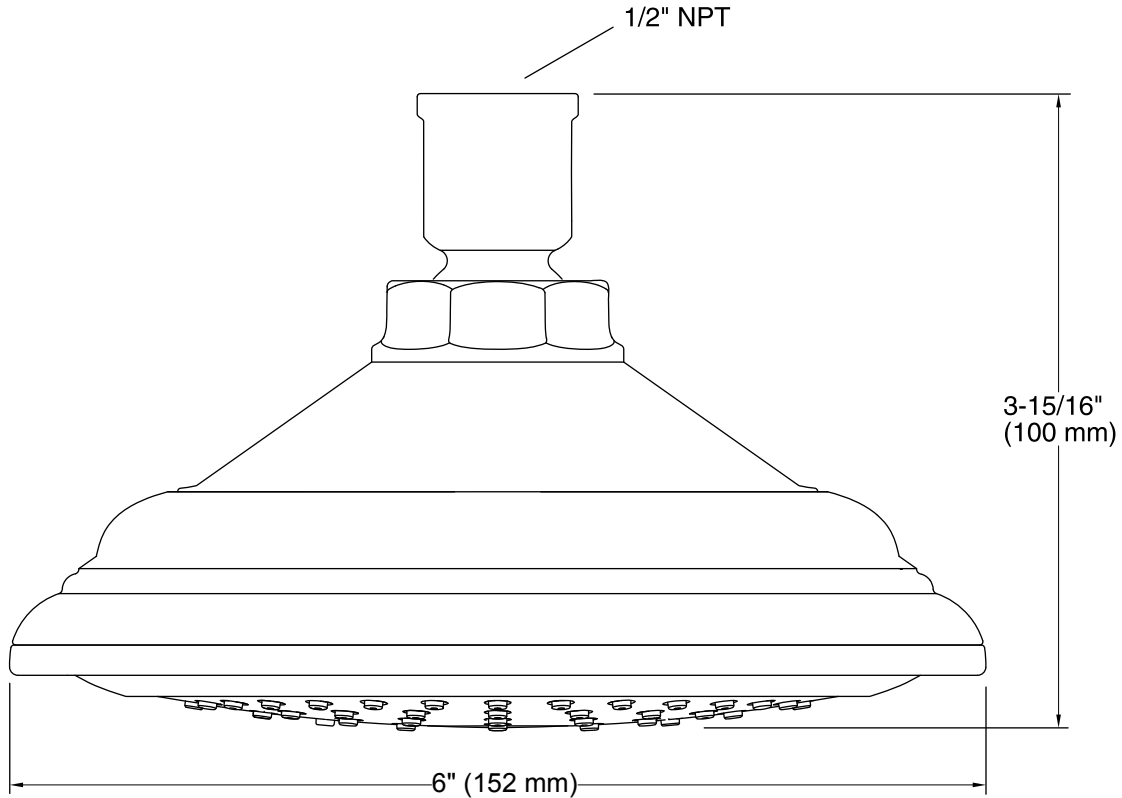

Technical Information

All product dimensions are nominal.

Showerhead:

Rated maximum flow: 2 gal/min (7.6 l/min)

Notes

Install this product according to the installation guide.