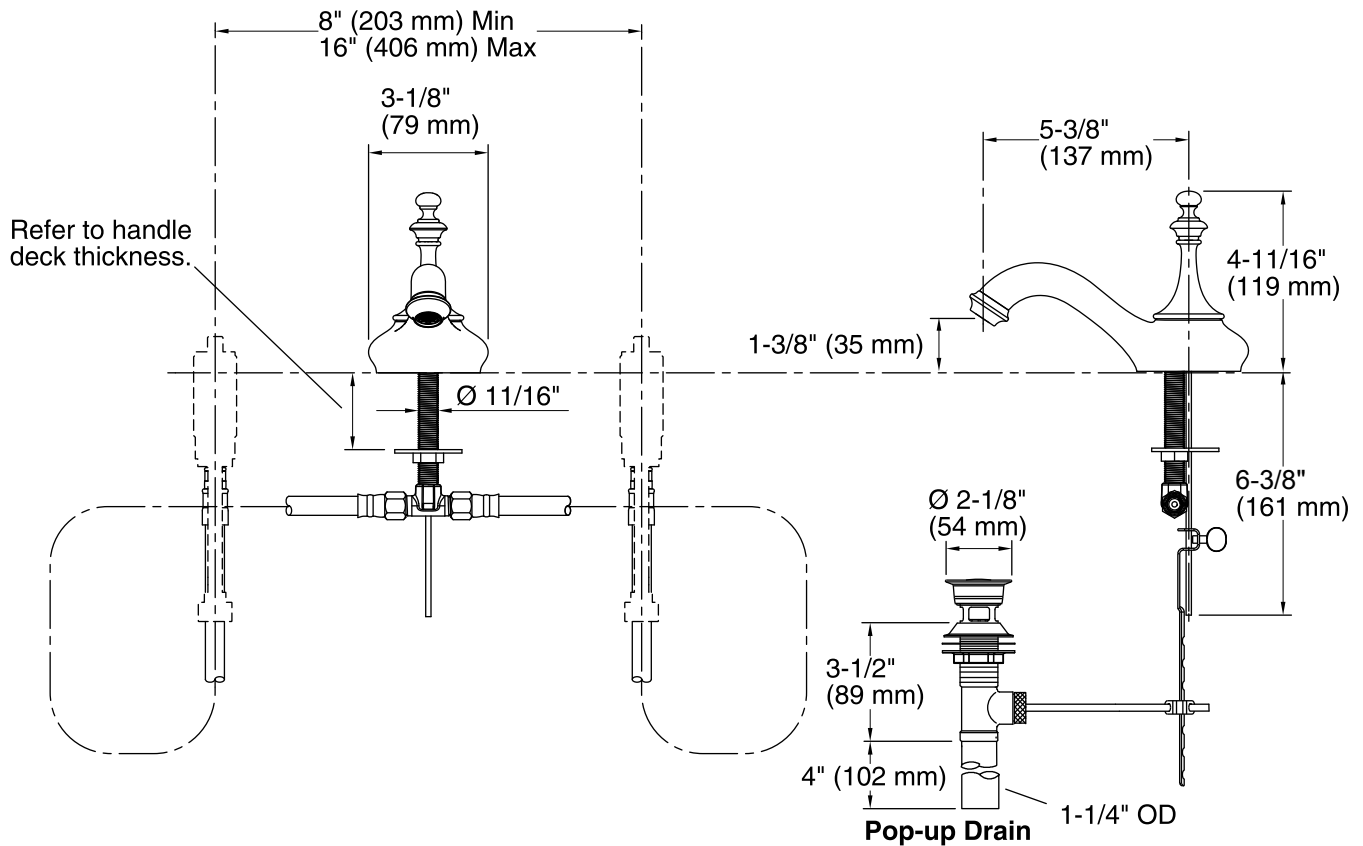

Features

- Metal construction.
- Metal pop-up drain with tailpiece.
- 5-3/8" (137 mm) spout reach.
- 1.5 gal/min (5.7 l/min) maximum flow rate [max at 60 psi (4.14 bar)].

Required Accessories

- K-98068-3M Widespread Bathroom Sink Faucet Handles
- or
- K-98068-4 Widespread Bathroom Sink Faucet Handles
- or
- K-98068-9M Widespread Bathroom Sink Faucet Handles

Technical Information

All product dimensions are nominal.

Spout reach: 5-3/8" (137 mm)

Drain included: YES

Faucet:

Flow rate: 1.5 gal/min (5.7 l/min)

Pressure: 60 psi (4.1 bar)

Notes