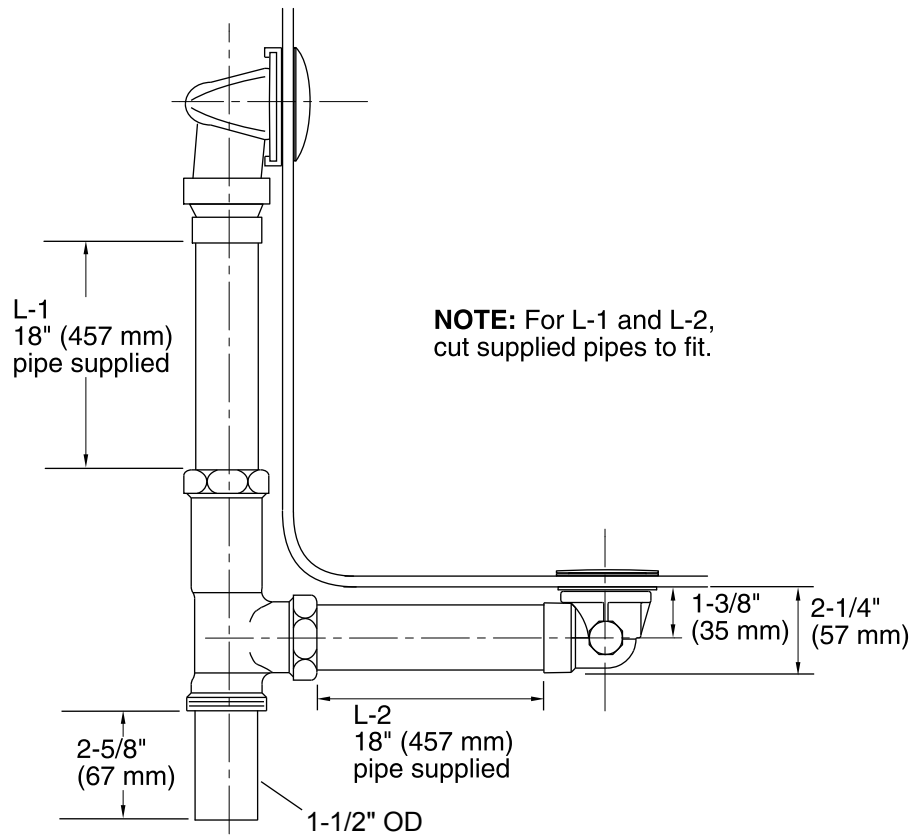

Features

- No internal linkages, reducing the chance of clogs in the overflow pipe.
- Swivel-ball joint construction for easy installation.
- Includes toe-activated closing, and brass tee and pipe.
- For use with Elevance™, Archer™, Underscore®, Rêve™, and Parity™ baths and whirlpools.

Technical Information

All product dimensions are nominal.