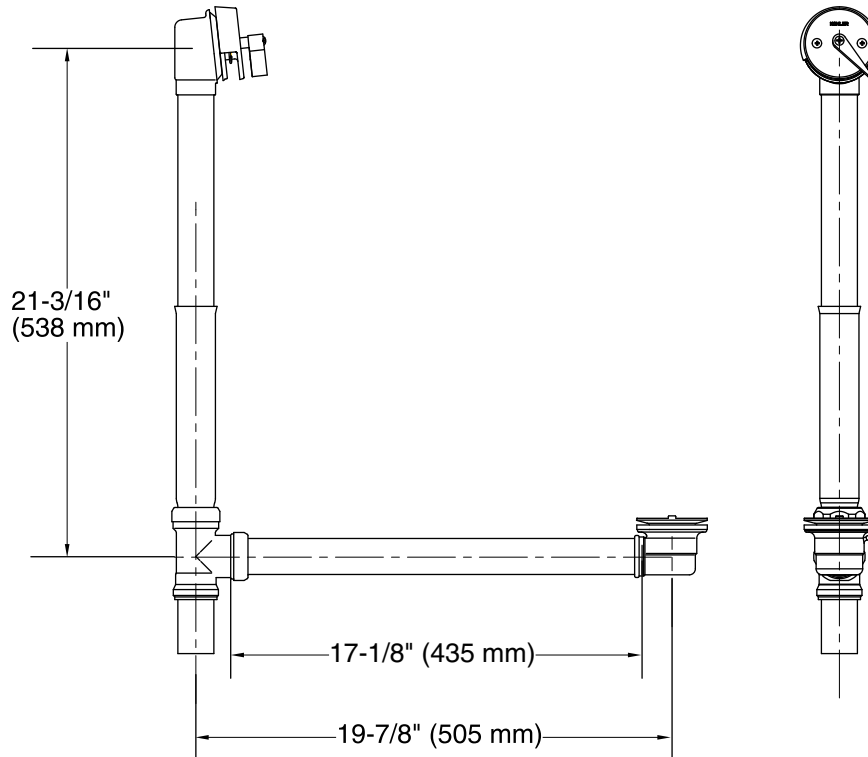

Features

- 17-gauge brass construction.
- Brass tailpiece.
- Adjustable trip lever pop-up drain.
- 1-1/2" connection.
- For above- or through-the-floor installations.
- For use with K-1166 sok® bath.

Codes/Standards

Technical Information

All product dimensions are nominal.

Notes

Install this product according to the installation guide.