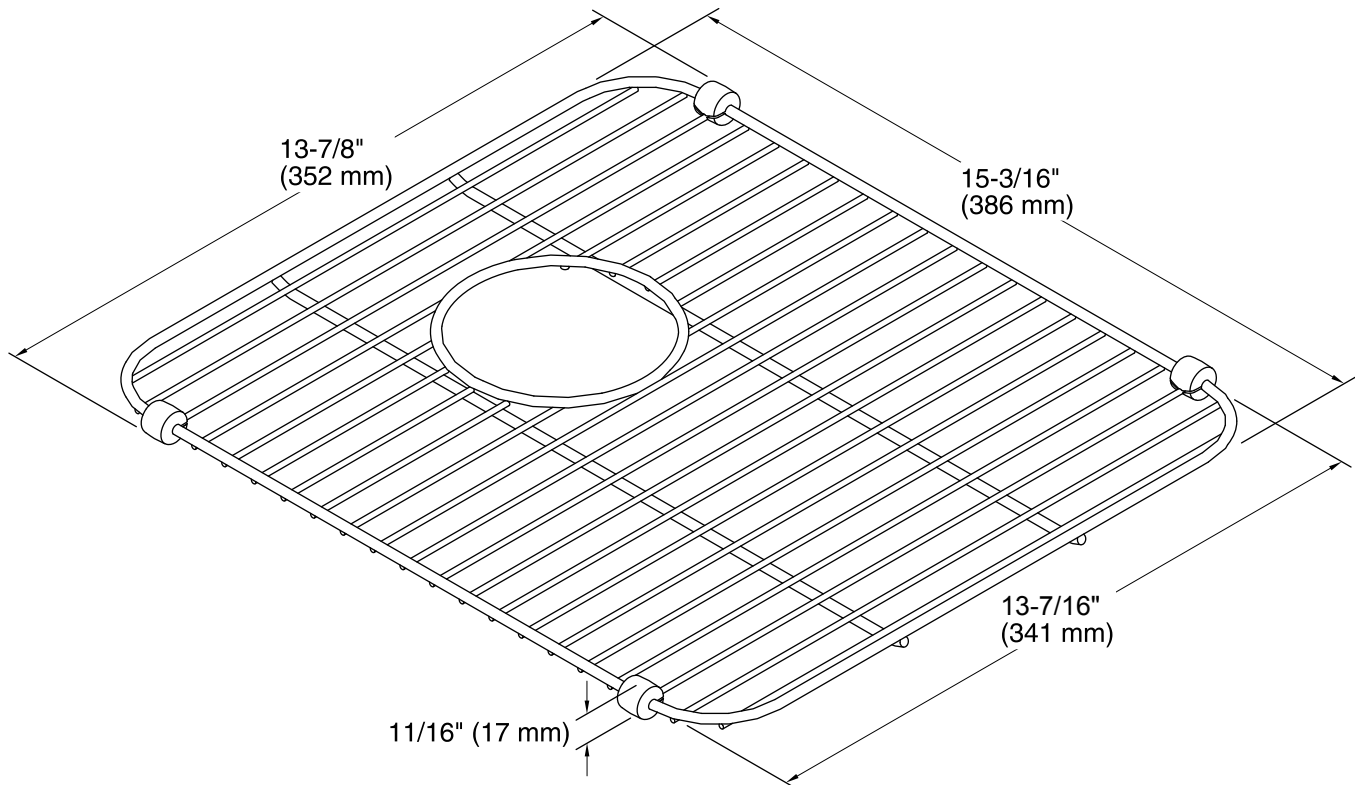

Features

- Fits in the small bowl of the K-3330, K-3331, K-3177, K-3350, K-3351, and K-3171 Undertone® and Undertone kitchen sinks.
- Durable stainless-steel construction.
- Helps protect sink surface from daily wear.
- Dishwasher safe.
- Rubber bumpers provide added protection.

	ST	Stainless Steel
--	----	-----------------

Technical Information

All product dimensions are nominal.