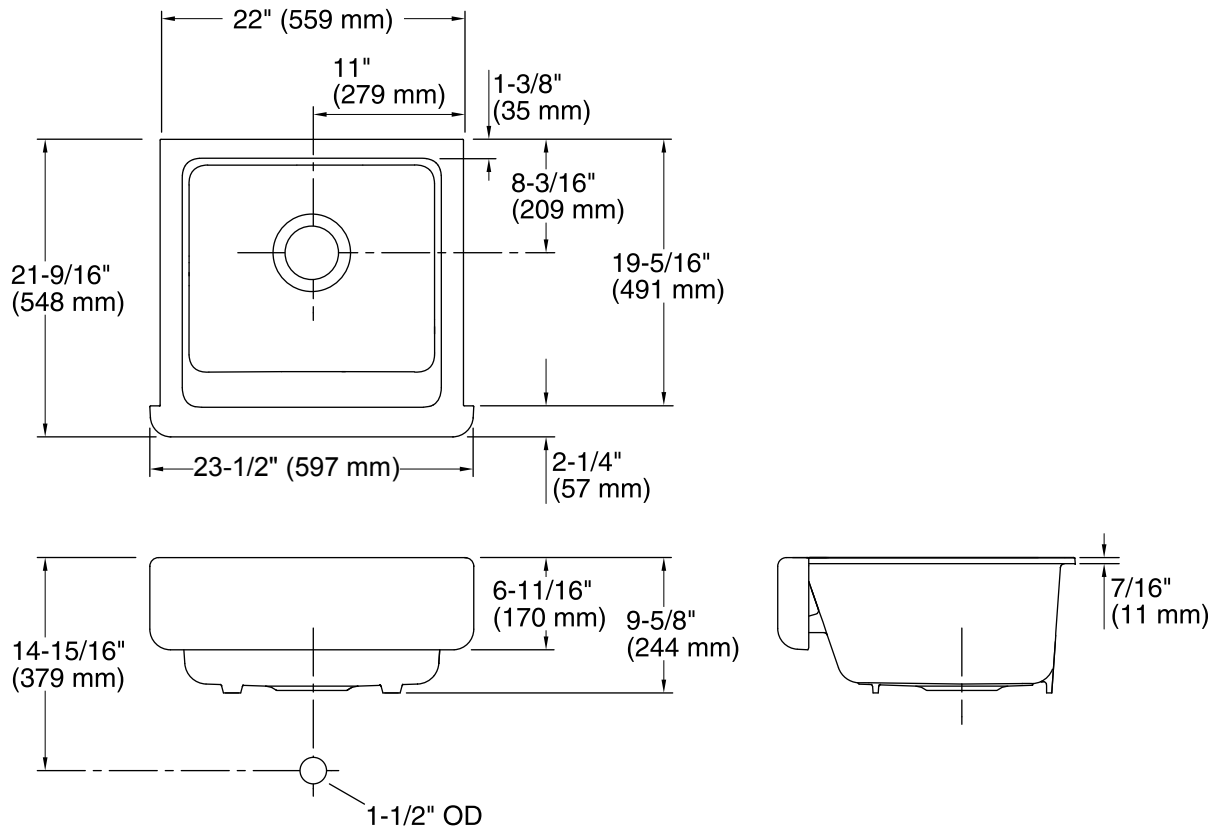

Whitehaven®

24" Single Bowl Sink with Short Apron K-5664

Features

- Fits minimum 24-inch apron sink base cabinet.
- Single bowl.
- 9-inch depth.
- Self-Trimming apron overlaps the cabinet face for easy installation and beautiful results.
- No faucet holes.
- Includes cutout templates.
- Center drain.
- KOHLER enameled cast iron
- Under-mount installation

THE BOLD LOOK
OF **KOHLER**®

Technical Information

All product dimensions are nominal.

Bowl configuration:	Single
Installation:	Under-mount
Min. base cabinet width:	24" (610 mm)
Bowl area (Only)	Length: 18-13/16" (477 mm) Width: 18-1/16" (459 mm) Bowl depth: 9" (229 mm) Water depth: 9" (229 mm)
Drain hole:	3-5/8" (92 mm)
Template:	Apron Front, 1247776-7, required, included Under-mount, 1239229-7, required, included