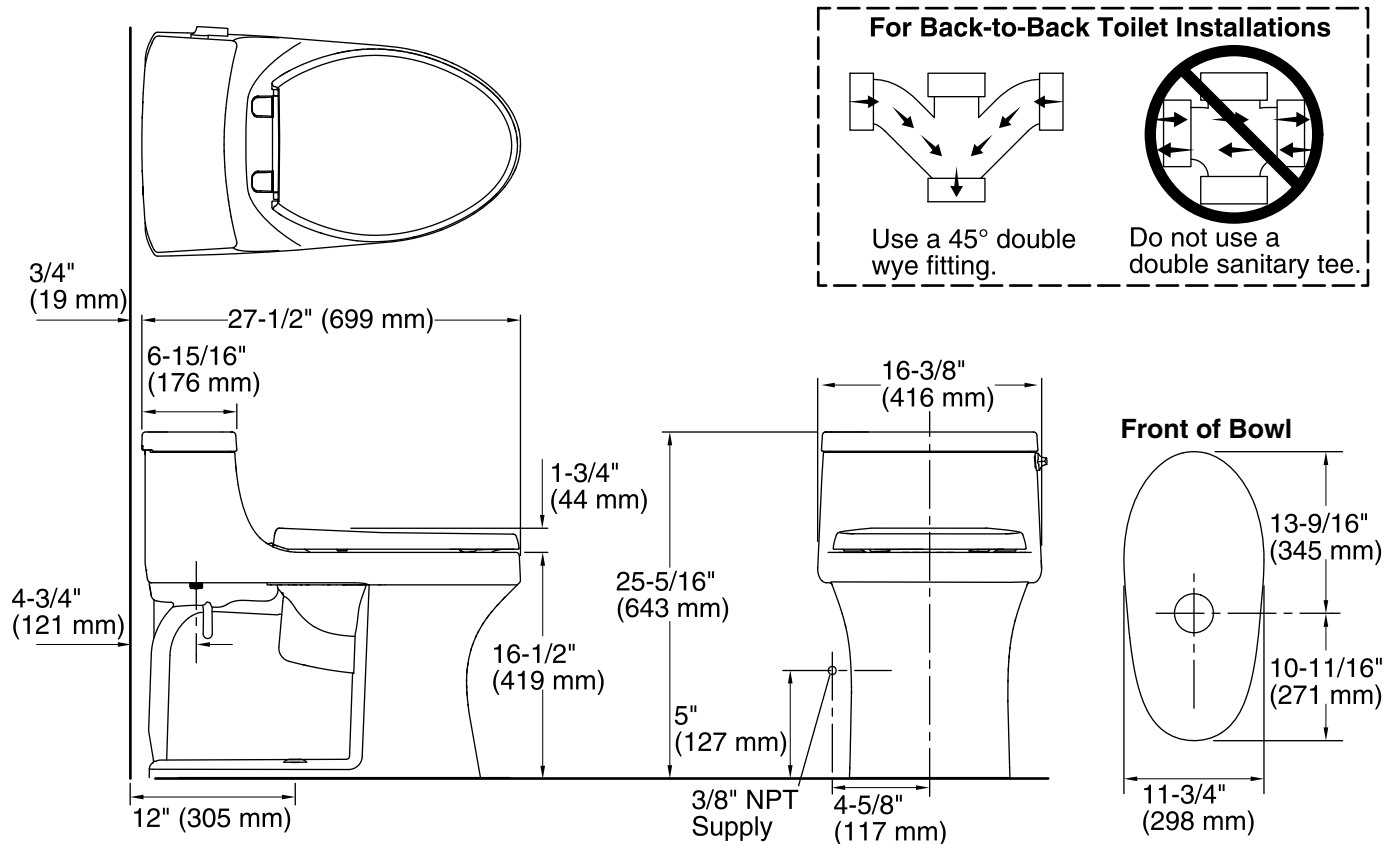

Features

- One-piece toilets integrate the tank and bowl into a seamless, easy to clean design.
- Compact elongated bowl offers added comfort while occupying the same space as a round-front bowl.
- Concealed trapway facilitates easy cleaning and enhances design.
- Comfort Height® feature offers chair-height seating that makes sitting down and standing up easier for most adults.
- 1.28 gallons per flush (gpf).
- 2-1/8-inch glazed trapway.
- Standard right-hand Polished Chrome trip lever included.
- Reveal™ Quiet-Close™ seat with Quick-Release™ functionality allows seat to close quietly and quickly unlatch from the toilet for easy removal and convenient cleaning.
- Supply line not included.

Installation

- Standard 12-inch rough-in.

Water Conservation & Rebates

- WaterSense® toilets meet strict EPA flushing guidelines, including using at least 20 percent less water than 1.6-gallon toilets.
- Eligible for consumer rebates in some municipalities.

Color	Code	Description
-------	------	-------------

	0	White
	96	Biscuit
	47	Almond

Technical Information

All product dimensions are nominal.

Toilet type:	One-piece
Bowl shape:	Compact Elongated front
Flush type:	Class Five
Seat hinge type:	Quick-Attach®, Quiet-Close™
Trap passageway:	2-1/8" (54 mm)
Water Consumption	
Full:	1.28 gpf (4.8 lpf)
Water surface size:	10-3/4" x 7-1/2" (273 mm x 191 mm)
Rim to water surface:	5-3/8" (137 mm)
Rough-in:	12" (305 mm)
Seat-mounting holes:	5-1/2" (140 mm)