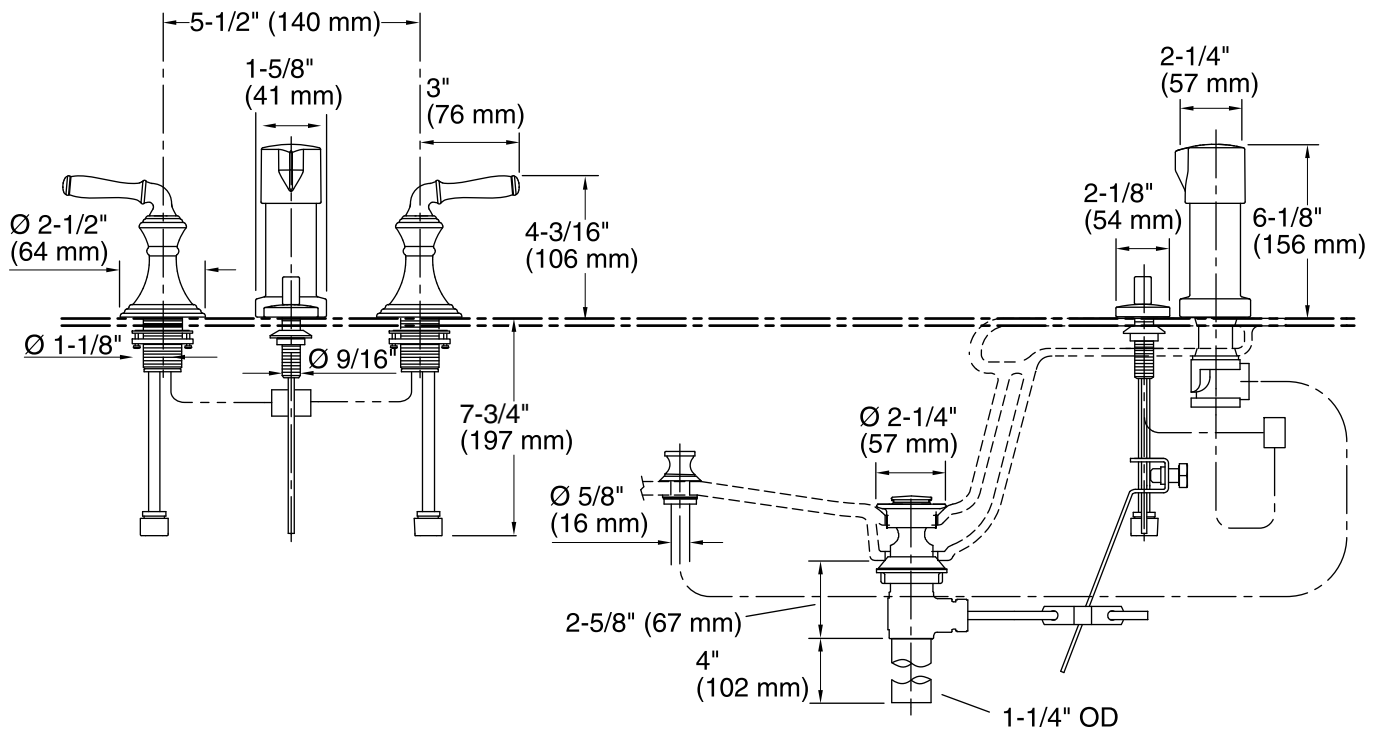

Features

- Devonshire faucets offer decorative styling and versatility for any bathroom.
- Solid brass construction ensures years of reliable performance.
- Finger tight hoses allow installation on 8" to 16" centers.
- Lever handles.
- Pop-up drain with 1-1/4" tailpiece.
- Fixture-mount transfer valve/vacuum breaker with vertical spray.

Technical Information

All product dimensions are nominal.

Notes

Install this product according to the installation guide.