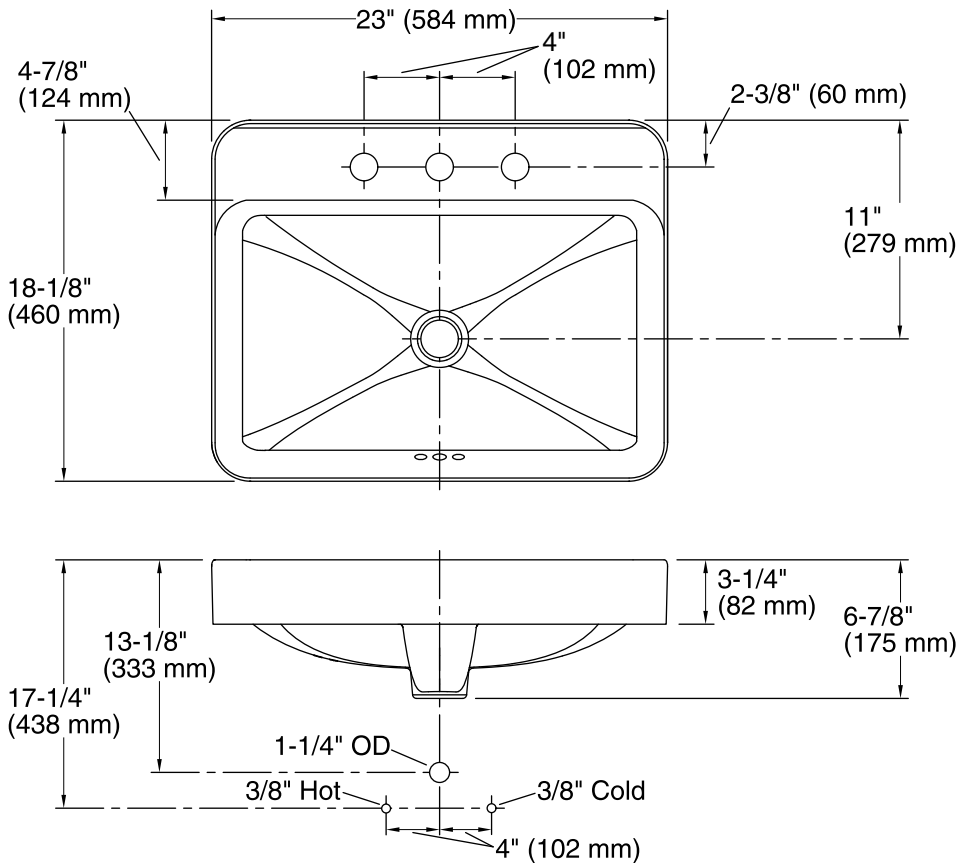

## Features

- Vitreous china.
- Above-counter.
- Rectangular basin with a contemporary design.
- With overflow.
- 8-inch centers.
- 23" ( 584 mm) X 18-1/8" (460 mm)

ADA

### Technical Information

All product dimensions are nominal.

Bowl configuration:	Single
Installation:	Above-counter
Bowl area (Only)	Length: 22" (559 mm) Width: 13-1/4" (337 mm) Water depth: 3-3/4" (95 mm)
Number of deck holes:	3
Faucet hole(s):	1-3/8" (35 mm)
Drain hole:	1-3/8" (35 mm)
Template:	Above-counter, 1144641-7, required, included