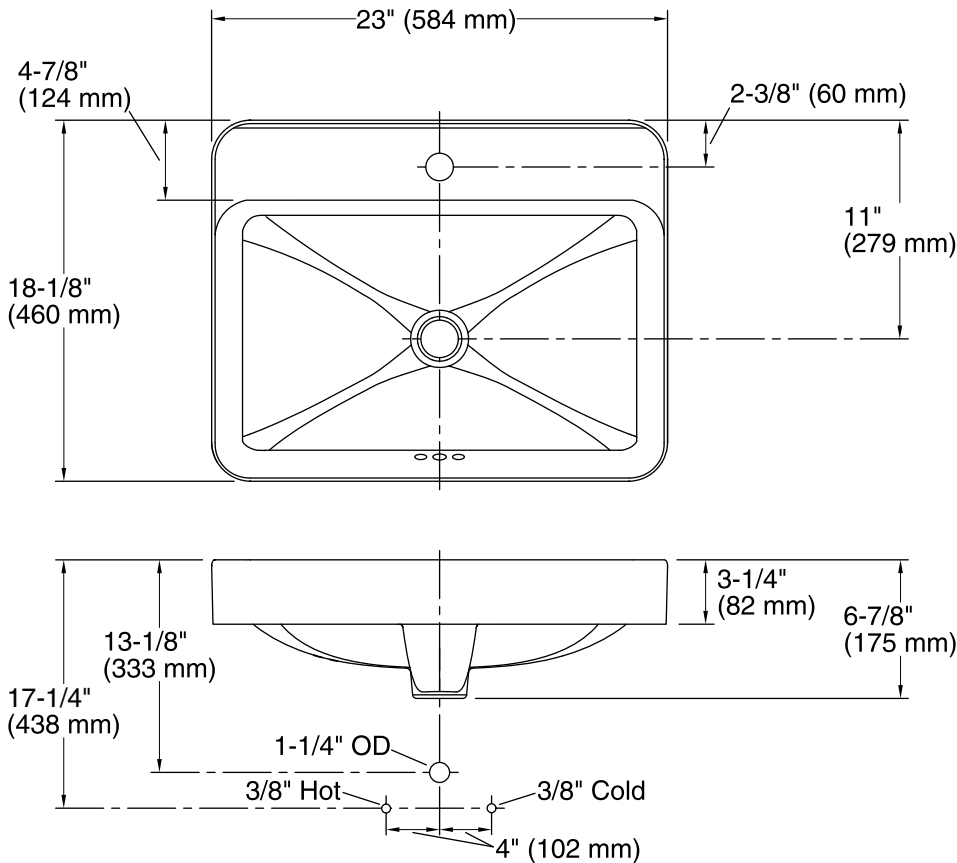

Features

- Vitreous china.
- Above-counter.
- Rectangular basin with a contemporary design.
- With overflow.
- Single faucet hole.
- 23" (584 mm) x 18-1/8" (460 mm)

ADA

Codes/Standards

ASME A112.19.2/CSA B45.1
ADA
ICC/ANSI A117.1

Technical Information

All product dimensions are nominal.

Bowl configuration:	Single
Installation:	Above-counter
Bowl area (Only)	Length: 22" (559 mm) Width: 13-1/4" (337 mm) Water depth: 3-3/4" (95 mm)
Number of deck holes:	1
Faucet hole(s):	1-3/8" (35 mm)
Drain hole:	1-3/8" (35 mm)
Template:	Above-counter, 1144641-7, required, included

Notes

Install this product according to the installation instructions.

Choose a faucet that will provide adequate clearance and will direct the water stream to the center of the bathroom sink.

NOTICE: Countertop manufacturer or cutter must use the cut-out template provided with the product or a current one provided by Kohler Co. (call 1-800-4KOHLER). Kohler Co. is not responsible for cut-out errors when incorrect cut-out template is used.