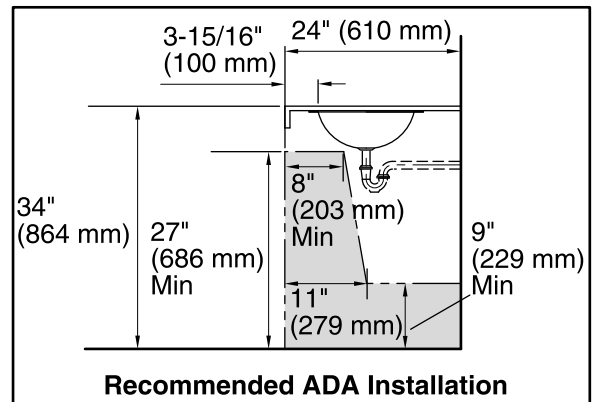

Features

- Oval basin.
- With overflow.
- Includes basin clamp assembly.
- High-density polyethylene overflow shelf.
- 19-7/8" (505 mm) x 16-11/16" (424 mm)

Material

- 20-gauge stainless steel.
- Mirror finish.

Recommended ADA Installation

Wood Installation

Marble Installation

Technical Information

All product dimensions are nominal.

Installation:	Drop-In, Under-mount
Bowl area	Length: 17-3/8" (441 mm) Width: 14" (356 mm) Water depth: 4-1/16" (103 mm)
Drain hole:	1-5/8" (41 mm)
Template:	1248333-7, required, included