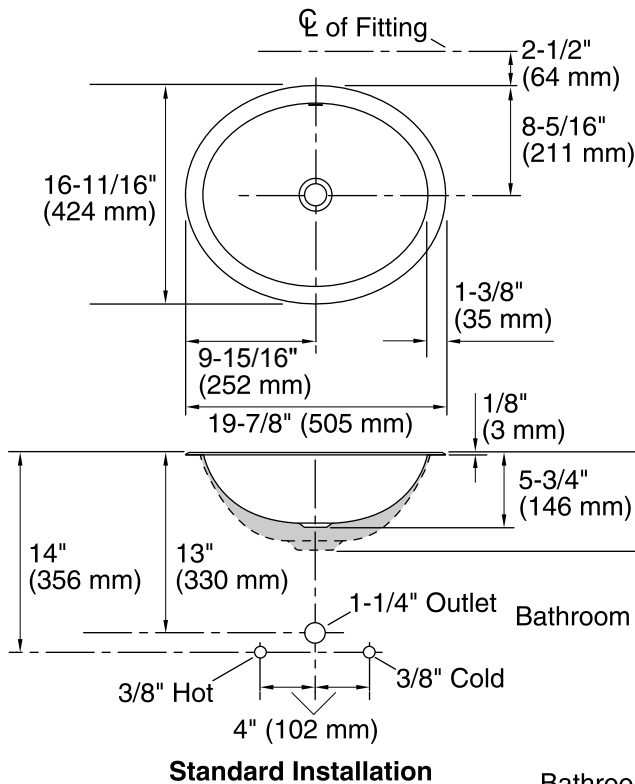

Standard Installation