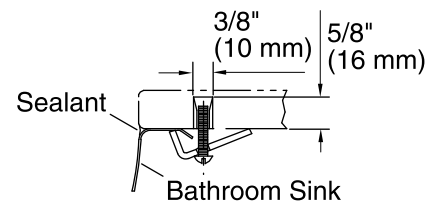

Features

- Oval basin.
- With overflow.
- Includes basin clamp assembly.
- High-density polyethylene overflow shelf.
- 19-7/8" (505 mm) x 16-11/16" (424 mm)

Material

- 20-gauge stainless steel.
- Mirror finish.

Recommended ADA Installation

Wood Installation

Marble Installation

Technical Information

All product dimensions are nominal.

Installation:	Drop-In, Under-mount
Bowl area	Length: 17-3/8" (441 mm) Width: 14" (356 mm) Water depth: 4-1/16" (103 mm)
Drain hole:	1-5/8" (41 mm)
Template:	1248333-7, required, included