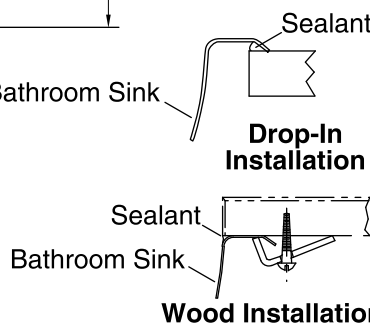

Features

- Oval basin.
- With overflow.
- Includes basin clamp assembly.
- High-density polyethylene overflow shelf.
- 19-7/8" (505 mm) x 16-11/16" (424 mm)

Material

- 20-gauge stainless steel.
- Mirror finish.

Recommended Accessories

K-8998 P-Trap

Components

Additional included component/s: Basin clamp assembly., and
Cutout template..

ADA

CSA B651

OBC

Codes/Standards

Recommended ADA Installation

Wood Installation

Marble Installation

Technical Information

All product dimensions are nominal.

Installation:	Drop-In, Under-mount
Bowl area	Length: 17-3/8" (441 mm) Width: 14" (356 mm) Water depth: 4-1/16" (103 mm)
Drain hole:	1-5/8" (41 mm)
Template:	1248333-7, required, included