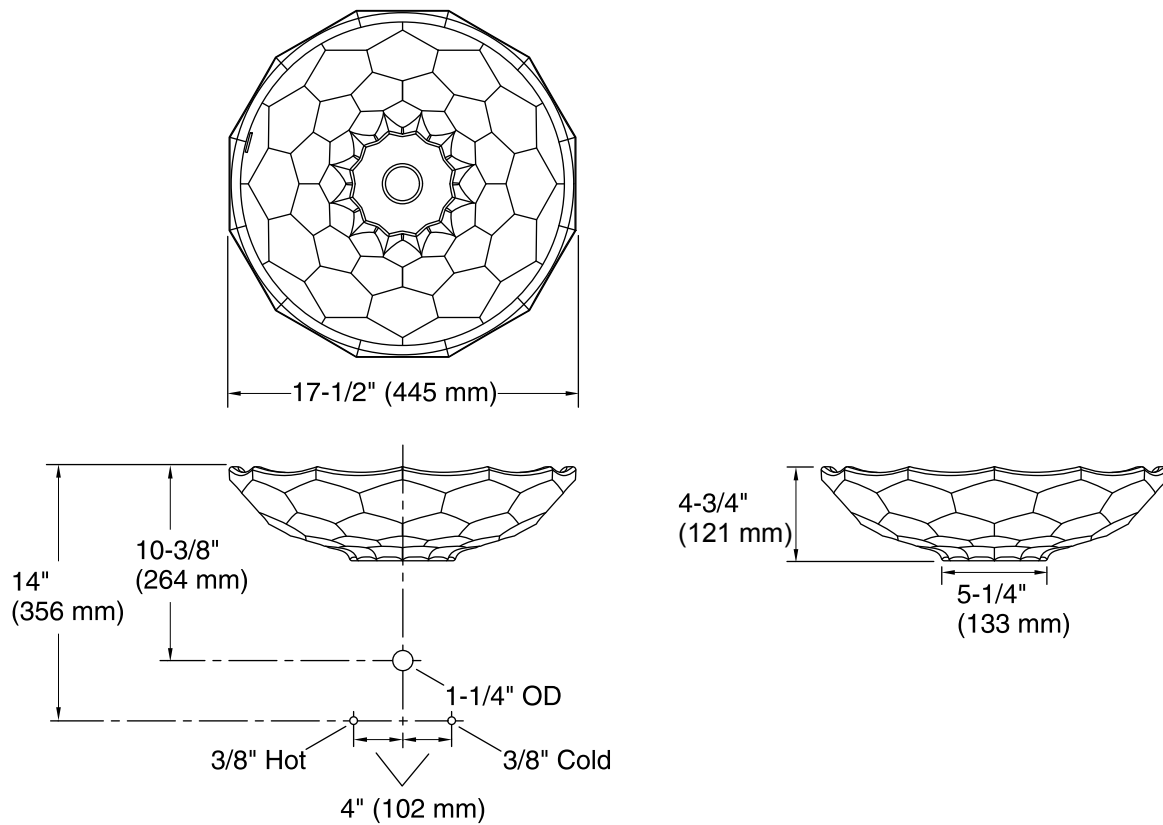

## Technical Information

All product dimensions are nominal.

Bowl configuration:	Single
Installation:	Above-counter
Bowl area	Diameter: 16-7/16" (418 mm) Bowl depth: 4" (102 mm) Water depth: 4" (102 mm)