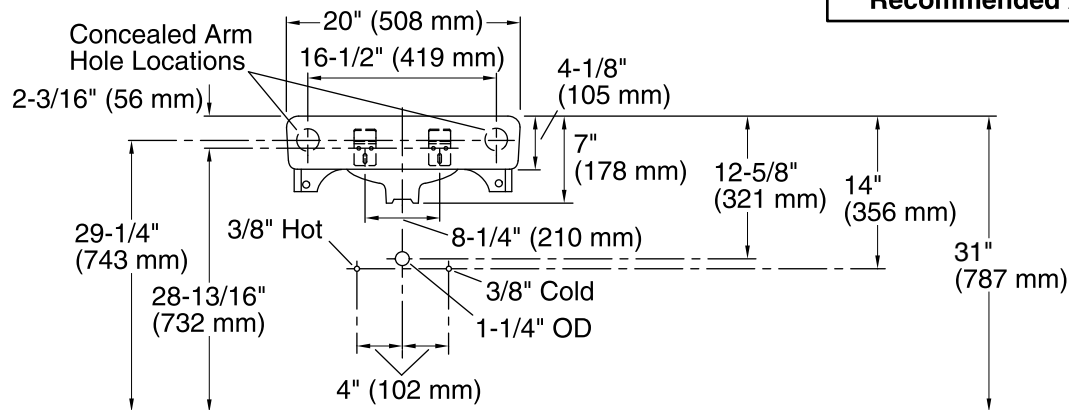

Soho®
Wall-Mount Bathroom Sink
K-2084-N

Features

- Single center hole.
- 20" (508 mm) x 18" (457 mm)

Material

- Vitreous china.

Installation

- Wall-mount.
- Drilled for concealed arm carrier.

Recommended Accessories

K-8998 P-Trap

Components

Additional included component/s: Hanger (2 Required).

ADA **CSA B651** **OBC**

Codes/Standards

ASME A112.19.2/CSA B45.1
ADA
ICC/ANSI A117.1
CSA B651
OBC

KOHLER® One-Year Limited Warranty

See website for detailed warranty information.

Available Color/Finishes

Color tiles intended for reference only.

Color Code Description

 0 White

Standard Installation

Technical Information

All product dimensions are nominal.

Bowl configuration:	Single
Installation:	Wall-mount
Bowl area (Only)	Length: 18" (457 mm) Width: 13" (330 mm) With overflow: Yes Water depth: 4-7/8" (124 mm)
Bowl area	With overflow: Yes
Number of deck holes:	1
Faucet hole(s):	1-3/8" (35 mm)
Drain hole:	1-3/4" (44 mm)