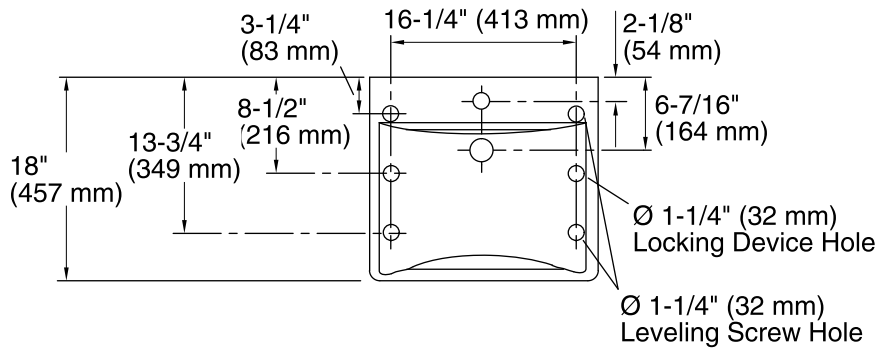

Standard Installation

Technical Information

All product dimensions are nominal.

Bowl configuration:	Single
Installation:	Wall-mount
Bowl area (Only)	Length: 18" (457 mm) Width: 13" (330 mm) With overflow: Yes Water depth: 4-7/8" (124 mm)
Bowl area	With overflow: Yes
Number of deck holes:	1
Faucet hole(s):	1-3/8" (35 mm)
Drain hole:	1-3/4" (44 mm)

Notes

Install this product according to the installation instructions.

ADA, OBC, CSA B651 compliant when installed to the specific requirements of these regulations.