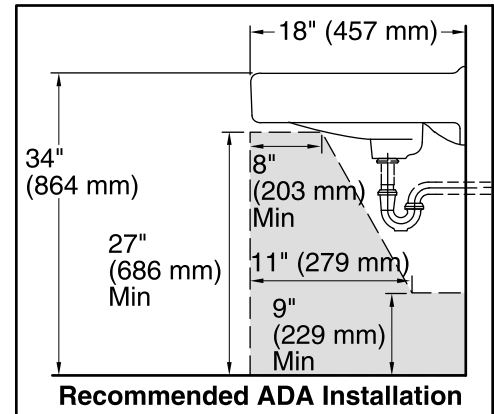

Standard Installation

Technical Information

All product dimensions are nominal.

Bowl configuration:	Single
Installation:	Wall-mount
Bowl area (Only)	Length: 18" (457 mm) Width: 13" (330 mm) With overflow: Yes Water depth: 4-7/8" (124 mm)
Bowl area	With overflow: Yes
Number of deck holes:	1
Faucet hole(s):	1-3/8" (35 mm)
Drain hole:	1-3/4" (44 mm)

Notes

Install this product according to the installation instructions.

ADA, OBC, CSA B651 compliant when installed to the specific requirements of these regulations.