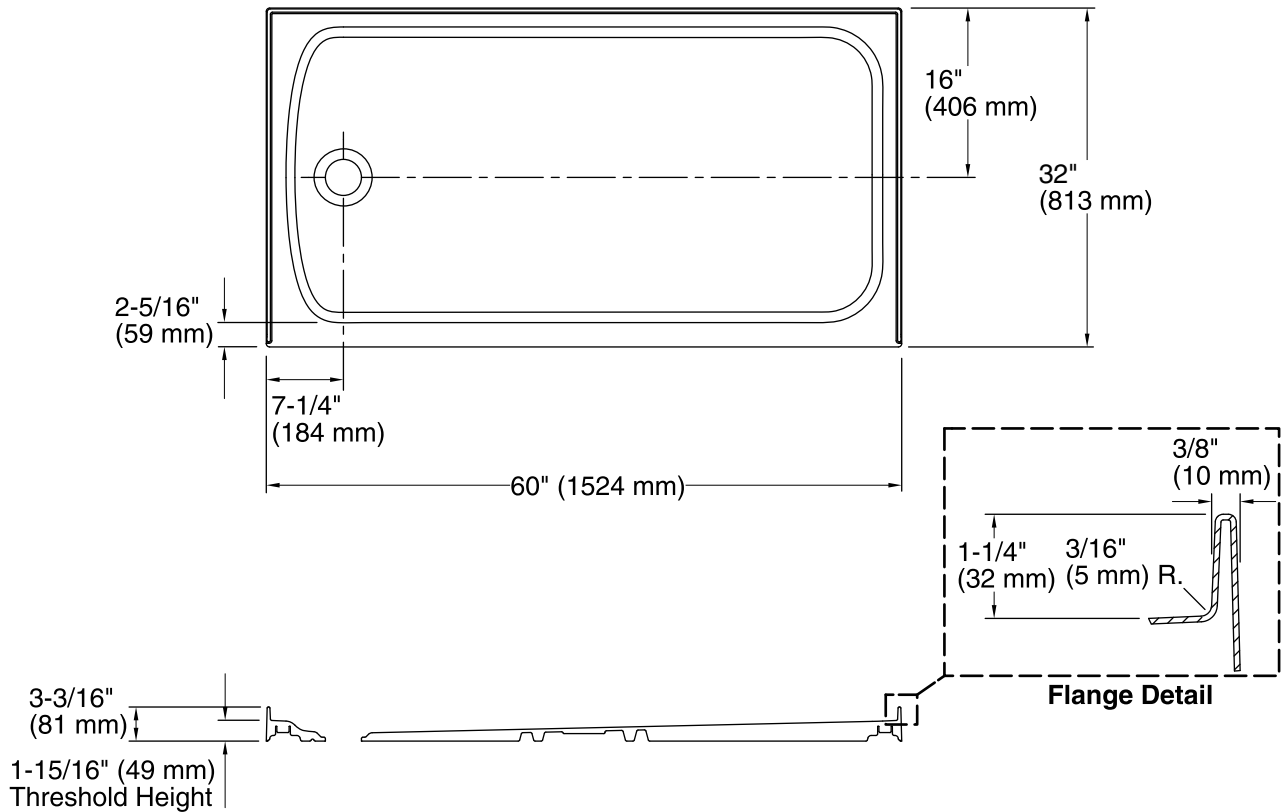

## Technical Information

All product dimensions are nominal.

Installation: 3-Wall Alcove  
 Drain location: Left  
 Drain hole diameter: 3-3/8" (86 mm)  
 Weight: 128 lbs (58.1 kg)  
 Minimum flat for door: 2" (51 mm)