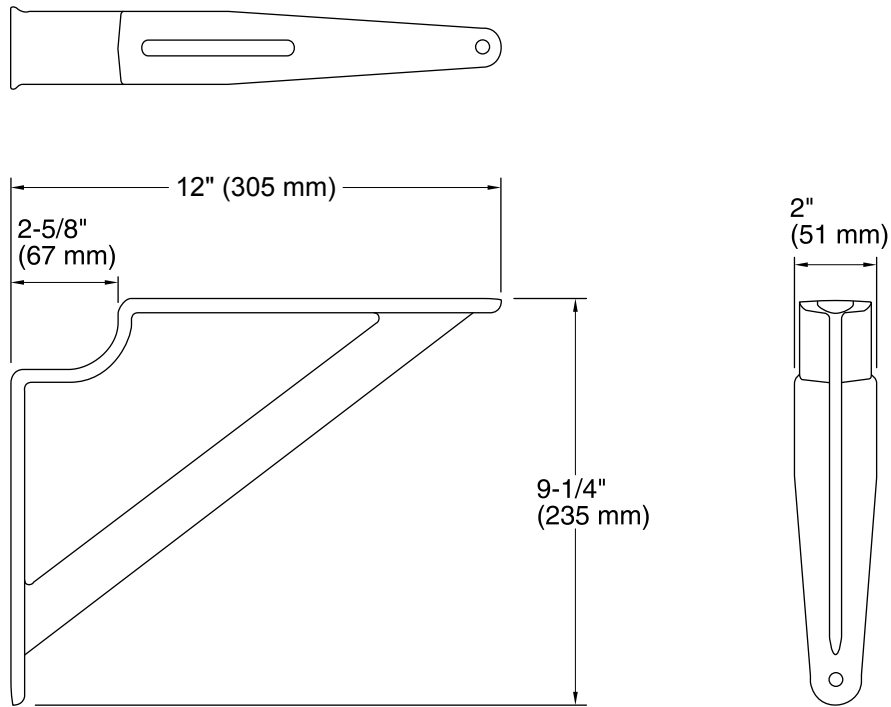

Bathroom Sink Brackets K-1808-P

Features

- Set of two brackets.
- For use with the K-12643 Greenwich wall-mount sink.

Material

- Enameled cast iron construction.

Codes/Standards

None Applicable

KOHLER® One-Year Limited Warranty

See website for detailed warranty information.

Technical Information

All product dimensions are nominal.

Notes

Install this product according to the installation guide.