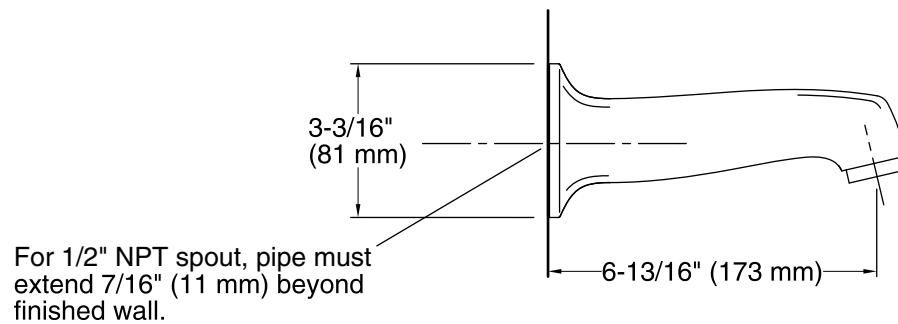

Features

- Brass construction.
- 1/2" NPT connection.
- 6-13/16" (173 mm) long.

Codes/Standards

ASME A112.18.1/CSA B125.1
ASSE 1016/ASME A112.1016/CSA B125.16
DOE - Energy Policy Act 1992

KOHLER® Faucet Lifetime Limited Warranty

Technical Information

All product dimensions are nominal.

Notes

Install this product according to the installation guide.