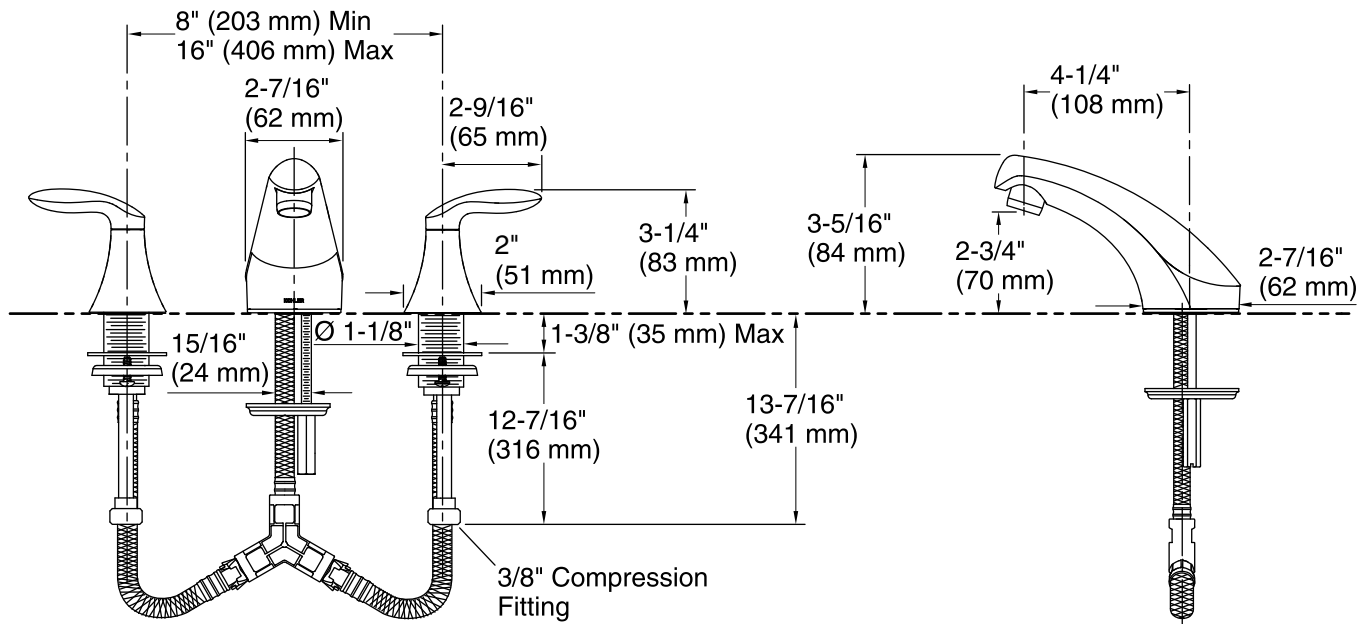

Features

- Two-handle widespread lavatory faucet for 8" - 16" centers.
- UltraGlide engineered ceramic disc valves exceed industry longevity standards times for a lifetime of durable performance.
- Premium metal construction.
- Handles pre-assembled on valves to simplify installation.
- Red/blue indexing.
- Quick-connect hose connectors make installation a snap.
- Kohler finishes resist corrosion and tarnishing, exceeding industry standards two times.
- Less drain and lift rod.
- 1.2 gal/min (4.5 l/min) maximum flow rate.

Color	Code	Description
-------	------	-------------

	CP	Polished Chrome
--	----	-----------------

Technical Information

All product dimensions are nominal.

Valve body: Machined Brass

Spout:

Spout reach: 4-11/16" (119 mm)

Handle clearance: 2-9/16" (65 mm)

Faucet:

Flow rate: 1.2 gal/min (4.5 l/min)

Pressure: 60 psi (4.1 bar)

Notes

Install this product according to the installation guide.

ADA compliant when installed to the specific requirements of these regulations.