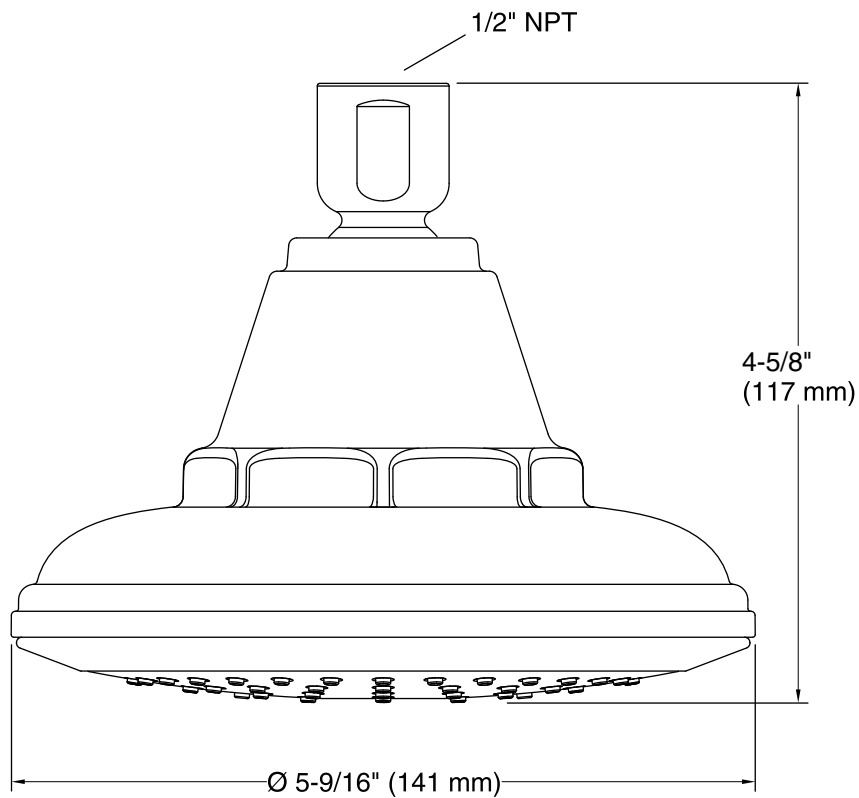

### Features

- Katalyst® air-induction technology maximizes the air/water mix for a powerful, even flow.
- Optimized sprayface with 66 nozzles.
- MasterClean™ sprayface with translucent nozzles is easy to clean.
- 5-9/16" (141 mm) diameter single-function sprayface.
- 2.5 gpm (gallons per minute) flow rate.
- 1/2-inch NPT connection.
- Showerarm and flange not included.
- Coordinates with Pinstripe faucets and accessories.
- 5-9/16" (141 mm) x 4-5/8" (117 mm)

**Technical Information**

All product dimensions are nominal.