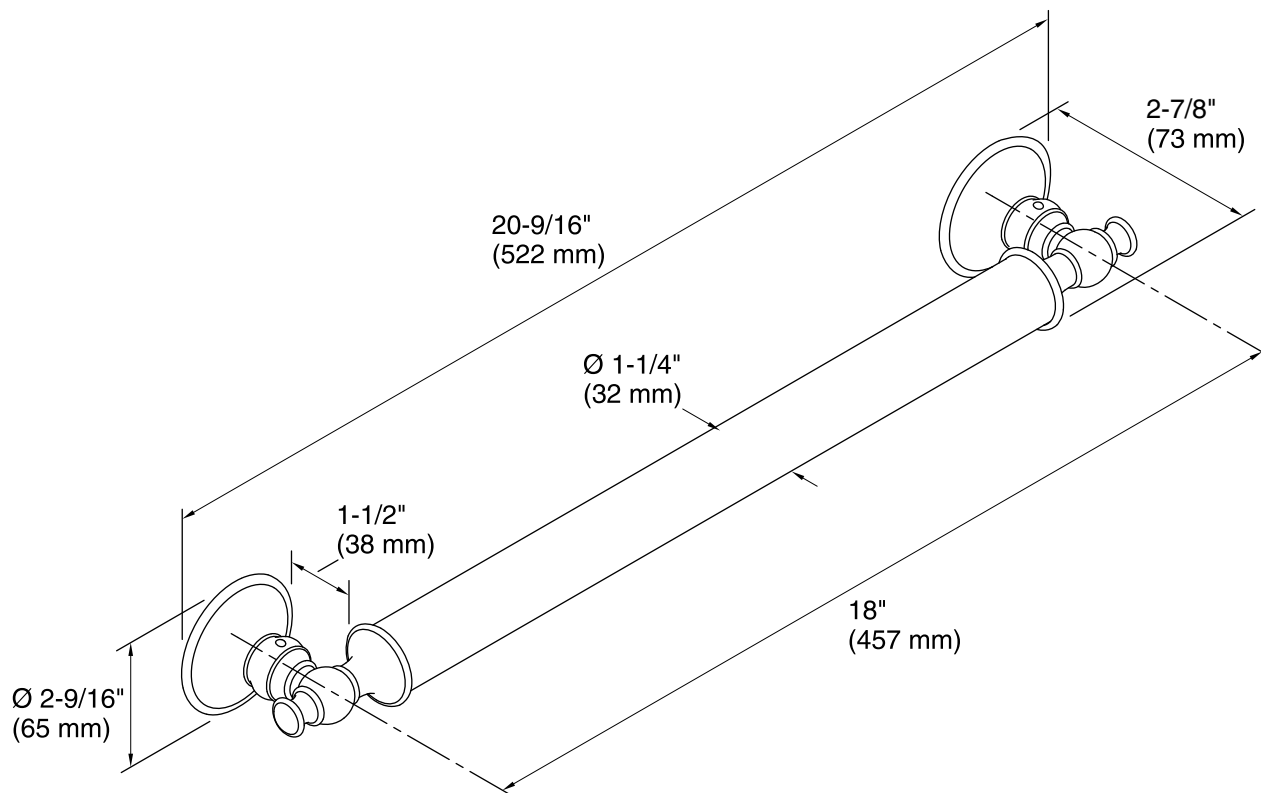

#### Features

- KOHLER finishes resist corrosion and tarnish.
- 18- inch bar.
- Wide 1-1/4- inch handle for a comfortable grip.
- Traditional styling matches any decor.
- 20-9/16" (522 mm) x 2-7/8" (73 mm) x 2-9/16" (65 mm)

### Technical Information

All product dimensions are nominal.