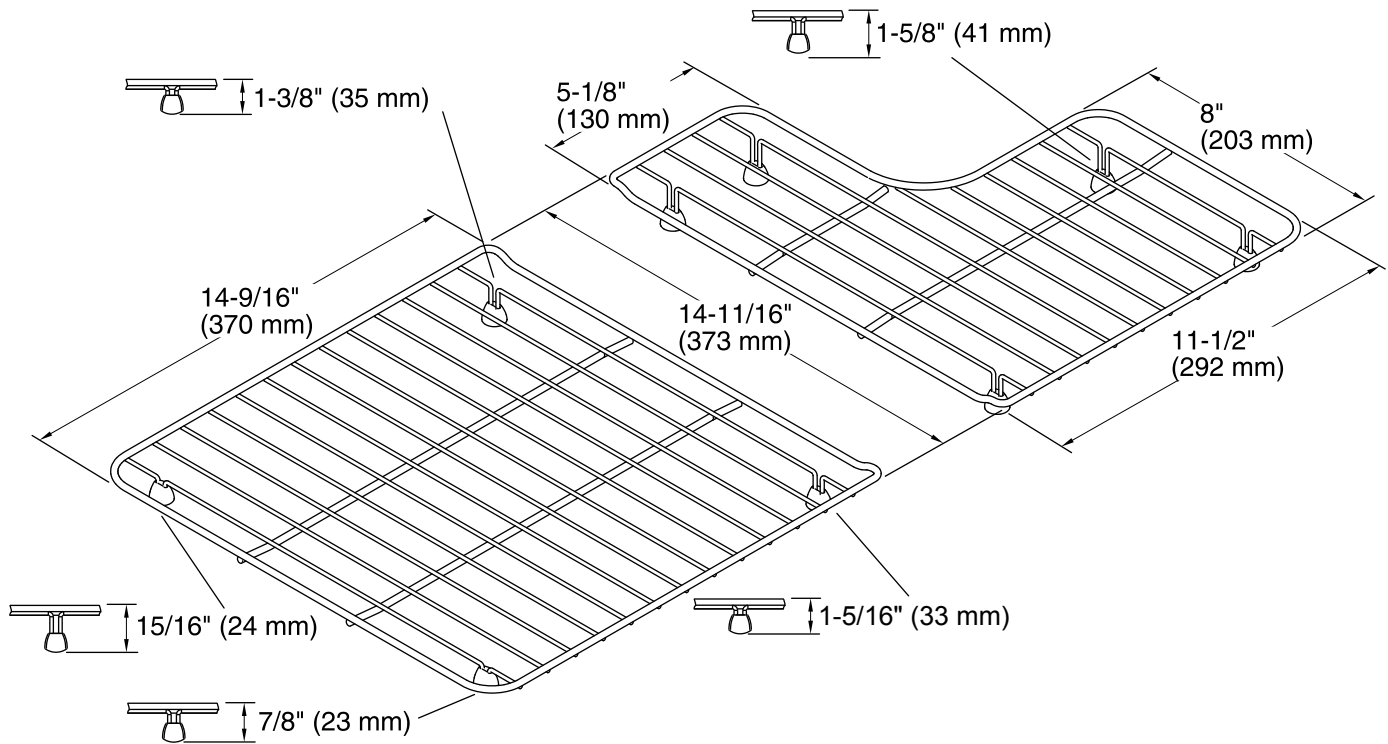

Technical Information

All product dimensions are nominal.