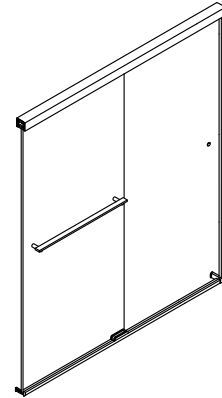

Features

- Frameless, 1/4" (6 mm) thick Crystal Clear tempered glass.
- Transparent wall jambs offer unobstructed views of the bathing and showering space.
- Minimal top/bottom track and frameless glass panels create a more open feel, while also offering greater ease of cleaning.
- CleanCoat® glass treatment repels water and helps to maintain glass appearance over time.
- New bypass system offers an extremely smooth, quiet glide.
- Hardware includes a contemporary towel bar outside the shower and knob inside.

Material

- Anodized aluminum hardware prevents rusting or corrosion.
- Tempered glass ensures maximum safety and durability.

Installation

- Out-of-plumb adjustability simplifies installation.

Components

Additional included component/s: Hardware Kit.

Color	Code	Description
	SHP	Bright Polished Silver
	ABZ	Anodized Dark Bronze
	BNK	Anodized Brushed Nickel

Technical Information

All product dimensions are nominal.

Frame material:	Aluminum
Opening style:	Sliding/Bypass
Opening Width - Min:	56-5/8" (1438 mm)
Opening Width - Max:	59-5/8" (1514 mm)
Walk-through - Min:	25-3/4" (654 mm)
Walk-through - Max:	28-3/4" (730 mm)
Glass thickness:	1/4" (6 mm)

Notes

Install this product according to the installation guide.

Wall jambs are made of clear plastic and may not cover existing shower door holes.

NOTICE: The vertical opening should be a minimum of 72-1/2" (1842 mm) to allow clearance for installing the top track over the wall jambs.