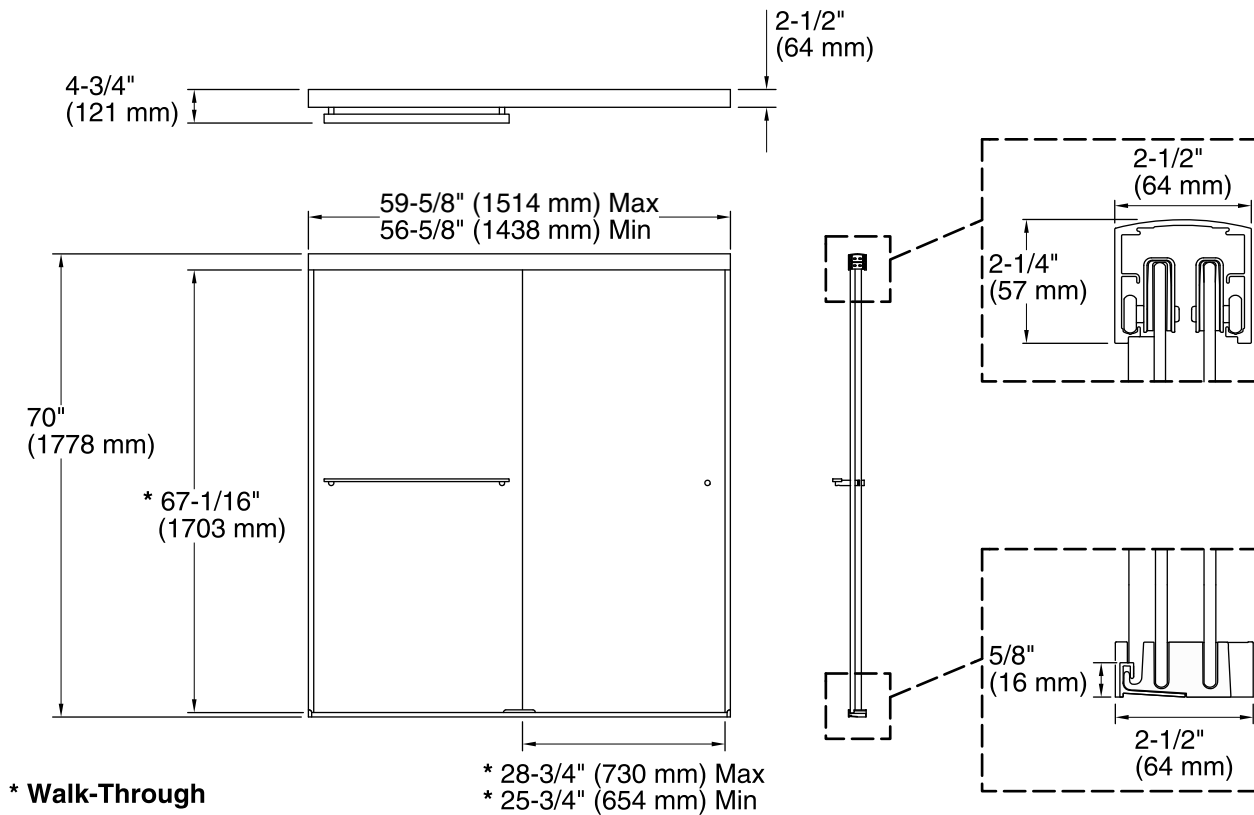

Features

- Frameless, 1/4" (6 mm) thick Crystal Clear tempered glass.
- Transparent wall jambs offer unobstructed views of the bathing and showering space.
- Minimal top/bottom track and frameless glass panels create a more open feel, while also offering greater ease of cleaning.
- CleanCoat® glass treatment repels water and helps to maintain glass appearance over time.
- New bypass system offers an extremely smooth, quiet glide.
- Hardware includes a contemporary towel bar outside the shower and knob inside.

Color	Code	Description
	SHP	Bright Polished Silver
	ABZ	Anodized Dark Bronze
	BNK	Anodized Brushed Nickel

Technical Information

All product dimensions are nominal.

Frame material:	Aluminum
Opening style:	Sliding/Bypass
Opening Width - Min:	56-5/8" (1438 mm)
Opening Width - Max:	59-5/8" (1514 mm)
Walk-through - Min:	25-3/4" (654 mm)
Walk-through - Max:	28-3/4" (730 mm)
Glass thickness:	1/4" (6 mm)

Notes

Install this product according to the installation guide.

Wall jambs are made of clear plastic and may not cover existing shower door holes.

NOTICE: The vertical opening should be a minimum of 72-1/2" (1842 mm) to allow clearance for installing the top track over the wall jambs.