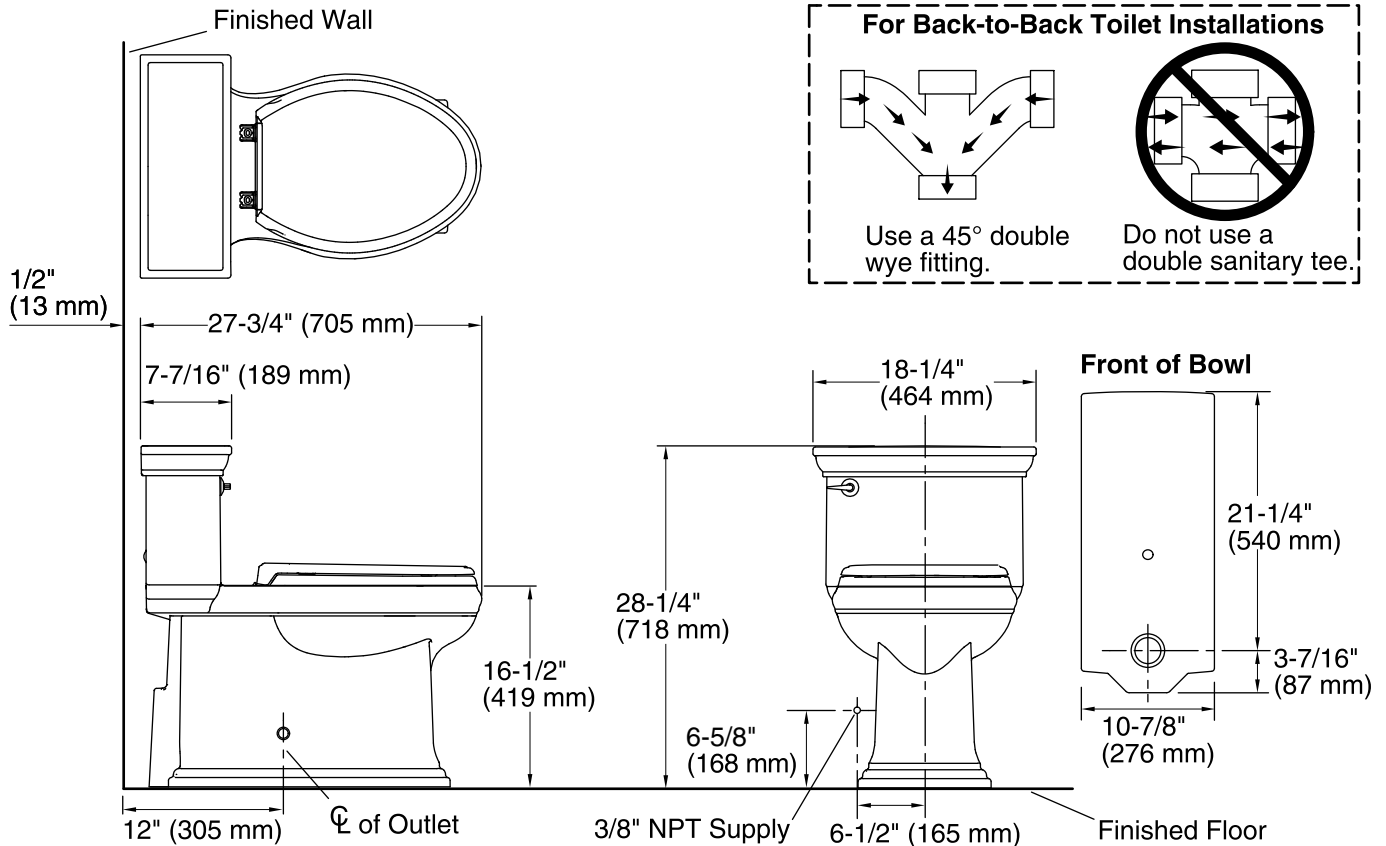

### Features

- Vitreous china.
- One-piece.
- Comfort Height® Compact elongated bowl.
- AquaPiston® flushing system.
- Includes left-hand polished chrome trip lever.
- 1.28 gpf (4.8 lpf).
- 2-1/8" (54 mm) plastic trapway.
- 12" (305 mm) rough-in.
- Includes Glenbury™ Quiet-Close™ with Grip-Tight seat.
- Less supply.
- 9-5/8" (244 mm) x 7-3/8" (187 mm) water area.
- 27-3/4" (705 mm) x 18-1/4" (464 mm) x 28-1/4" (718 mm).
- Floor mount/Floor outlet.

### Optional Accessories

K-5383 10" Rough-in Full Skirt Trap and Attachment System  
K-5381 14" Rough-in Full Skirt Trap and Attachment System

### Technical Information

All product dimensions are nominal.

Toilet type:	One-piece
Bowl shape:	Compact Elongated front
Flush type:	AquaPiston
Trap passageway:	2-1/8" (54 mm)
Water Consumption	
Full:	1.28 gpf (4.8 lpf)
Water surface size:	9-5/8" x 7-3/8" (244 mm x 187 mm)
Rim to water surface:	5-3/8" (137 mm)
Rough-in:	12" (305 mm)
Seat-mounting holes:	5-1/2" (140 mm)

### Notes

Install this product according to the installation guide.

For back-to-back toilet installations: Use only a 45 degree double wye fitting.