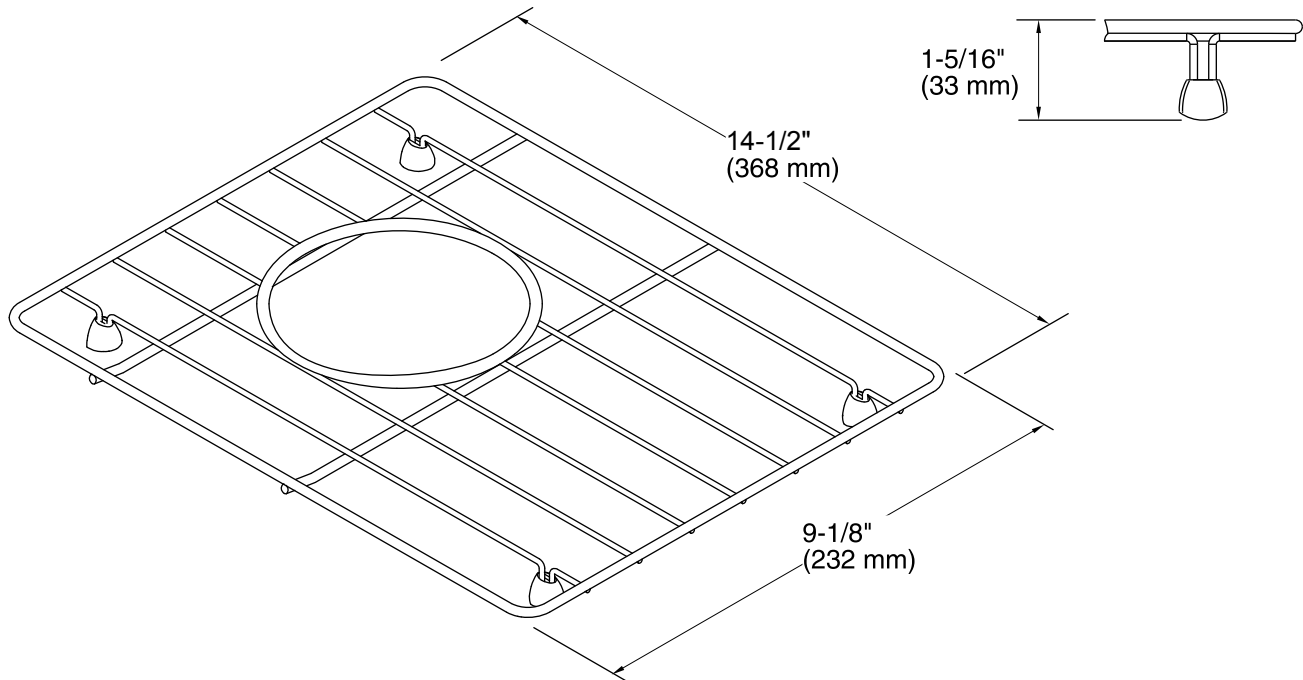

Technical Information

All product dimensions are nominal.