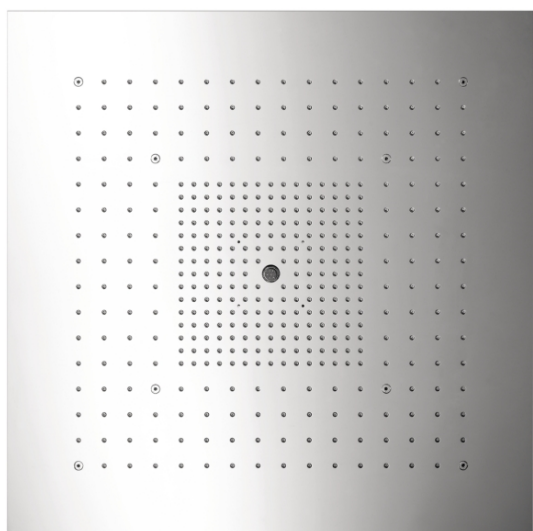

Axor ShowerCollection
Axor ShowerCollection ShowerHeaven
Finishes : **Stainless Steel** Part no. : **10625801**

Description

Features

- 405 no-clog spray channels
- Spray modes: RainAir, Full, Mono
- Flow: 2.5 GPM
- Requires 3 supply lines
- Spray zones: Bodyzone — outer showerhead zone, Rainzone — inner showerhead zone with AIR function, Laminar spray — at 3/4"
- spray disc surface: Polished stainless steel

Comprised of

- Rough, Quattro Green 3-Way Diverter (no shared function), 3/4" (#15936USA)

Item details

List Price $ 7,603.00

Technology

Compliance

Product image