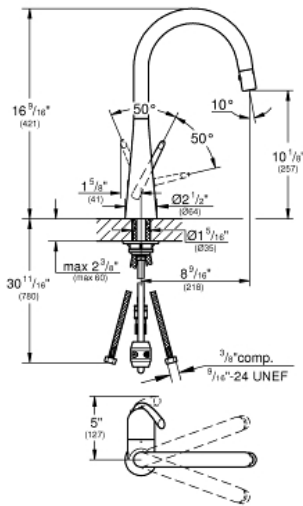

LADYLUX3 PRO
Single-Handle Kitchen Faucet
MODEL # 32226SD0

Pure Freude
an Wasser

GROHE

Product Description:
LADYLUX3 PRO
Single-Handle Kitchen Faucet

Standard Specification:

- Single hole installation
- Swivel Spout
- Adjustable flow rate limiter
- **Dual Spray Pull-Out**
- Automatic returning
- Integrated non-return valve
- Automatic return to laminar spray
- Stainless steel flex lines
- Quick installation system
- **SpeedClean** anti-lime system
- Protected against backflow
- **GROHE SilkMove** ceramic cartridge
- **GROHE RealSteel** Stainless Steel Construction produced from Grade 304 stainless steel
- Forward rotation lever, does not hit backsplash
- Max Flow Rate: 1.75 gpm (6.6 L/min)

Applicable Codes & Standards:

- Energy Policy Act of 1992
- NSF 61
- ASME A112.18.1/CSA B125.1
- US Federal and State material regulations
- ICC/ANSI A117.1

Color:

- 32226SD0 GROHE RealSteel®