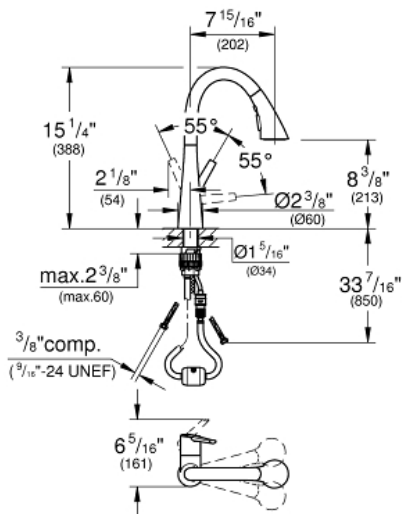

LADYLUX
Single-Handle Kitchen Faucet
MODEL # 30368DC2

Pure Freude
an Wasser

GROHE

Product Description:
LADYLUX
Single-Handle Kitchen Faucet

Standard Specification:

- For bar sinks
- Single hole installation
- **GROHE StarLight** finish
- **GROHE SilkMove** 1.4" (35 mm) ceramic cartridge
- GROHE Magnetic Docking guarantees easy retraction and smooth docking of the spray head back to the starting position
- Pull-out spray with 3 spray types
- Diverter: Laminar spray/SpeedClean shower jet/GROHE Blade spray (reduced water consumption by up to 70% and even stronger spray performance)
- Stop function - pause button to stop the water flow
- Automatic return to laminar spray
- Adjustable flow rate limiter
- Swivel Spout
- Check valve included to prevent backflow
- Stainless steel flex lines
- GROHE QuickFix Plus ultra fast and simple installation - no tools needed
- 1.75 gpm

Applicable Codes & Standards:

- Energy Policy Act of 1992
- NSF 61
- ASME A112.18.1/CSA B125.1
- US Federal and State material regulations
- LOGO CEC

Color:

- 30368DC2 SuperSteel InfinityFinish