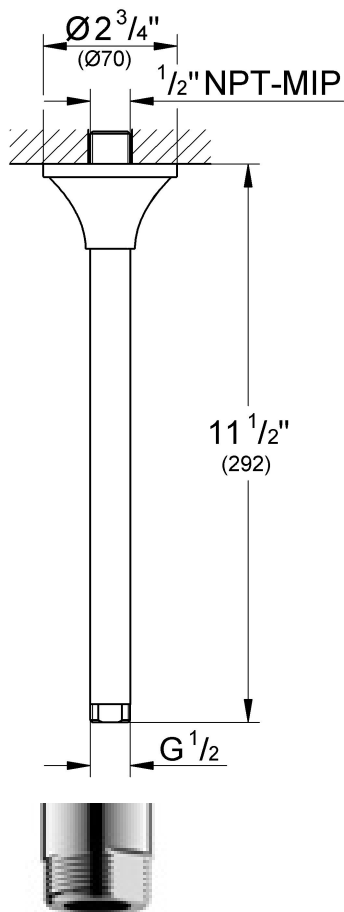

## 27 984 Rainshower Shower Arm

### Features

- 1/2" NPT Male Threads

### Flow Rate

N/A