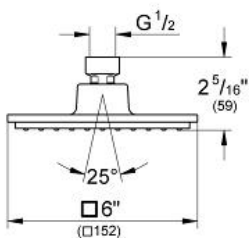

Product Description:
 Head shower 1 spray

Standard Specification:

- Rain spray pattern
6" x 6"
- Ball-joint
rotation angle $\pm 12^\circ$
- 1/2" Connection thread
- GROHE EcoJoy® 2.4 g flow limiter
- GROHE DreamSpray® perfect spray pattern
- GROHE StarLight® finish
- SpeedClean® anti-lime system
- Inner WaterGuide for a longer life
- Suitable for instantaneous heater