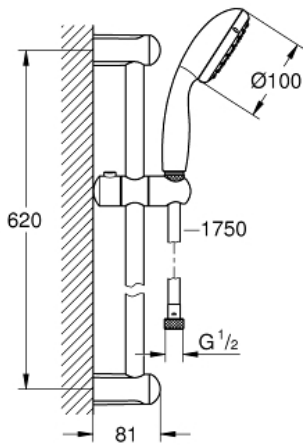

TEMPESTA 100
 Shower Rail Set 2 Sprays
 MODEL # 2759810E

Pure Freude
 an Wasser

Product Description:
 TEMPESTA 100
 Shower Rail Set 2 Sprays

Standard Specification:

- Consisting of:
- Hand shower New Tempesta 100 (27 597 10E)
- 24" shower bar (27 523)
- RelaxaFlex 69" plastic shower hose (28 154)
- **GROHE EcoJoy** 1.5 gpm (5.7 l/min) flow restrictor
- **GROHE DreamSpray** perfect spray pattern
- **GROHE StarLight** chrome finish
- **SpeedClean** anti-lime system
- Inner WaterGuide for a longer life
- Min. recommended pressure: 15 psi (1.0 bar)

Applicable Codes & Standards:

- Energy Policy Act of 1992
- ASME A112.18.1/CSA B125.1
- EPA WaterSense®

Color:

- 2759810E StarLight Chrome